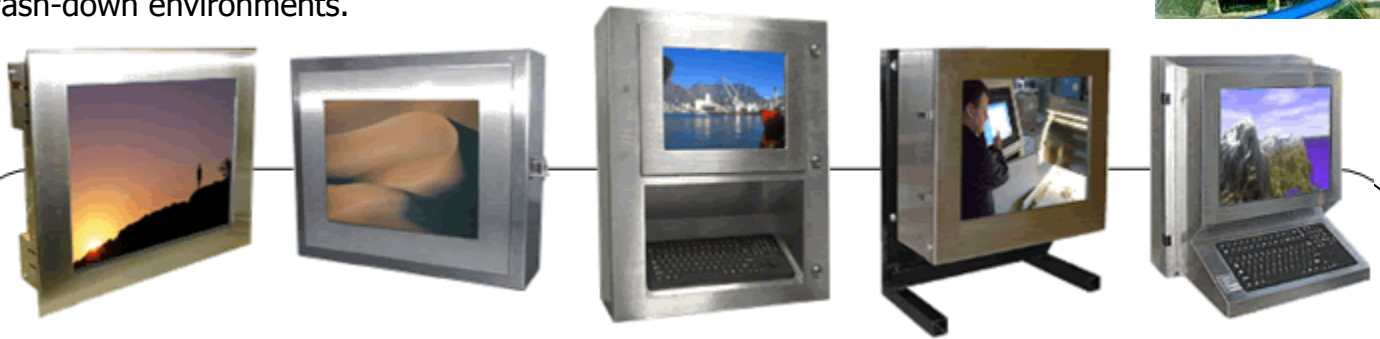

WASH-DOWN READY

NEMA 4X COMPUTERS AND DISPLAYS

VarTech manufactures a wide selection of NEMA 4X products including monitors, workstations, computers, PC terminals, and keyboards all ready to operate in wash-down environments.

VARTECHS NEMA 4X COMPUTERS AND MONITORS FEATURE:

- Constructed of Stainless Steel, and Gasketed for NEMA 4X Wash-down Environments
- HD15, NTSC/PAL, S-Video on most models
- Corcom Filter to reduce AC line transient noise
- Integral Fan and Filter
- Plug-and-play to any Standard PC
- Industry standard video interface
- On-Screen Display for User Adjustments
- Optional Integrated Resistive or Capacitive Touch Screens
- Optically Correct Anti-Glare Impact Window with Hard Coat finish for scratch resistance.

NEMA 4X All-in-One Panel PCs

- Resistive Touch (Capacitive Optional)
- NEMA 4X 316-stainless steel bezel
- 1.73 GHz Intel Pentium Duo Core
- Intel Graphics Media Accelerator 950
- Built-in Gigabit LAN, USB, Firewire, Audio, Serial, Video
- Rugged Aluminum Chassis
- Scorpio Fast Access Disk Drive
- WINDOWS XP O/S

NEMA 4X Hazloc Computers

- Sealed for Wash-down
- Purge System
- Intrinsically Safe or Non-Incendive Keyboards
- Shock and Vibration Proof
- Extreme Temperature
- Rugged, Powerful Core Computer from VarTech called the PowerCube