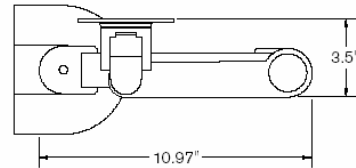

VT3500 Mechanical Drawing

MOUNTING OPTIONS

MOTION CAPABILITIES

HEADQUARTERS
11529 Sun Belt Ct.
Baton Rouge, Louisiana 70809

Phone 800.223.8050
International 001.225.298.0300
Fax 225.297.2440

E-mail sales@vartechsystems.com
Website www.vartechsystems.com