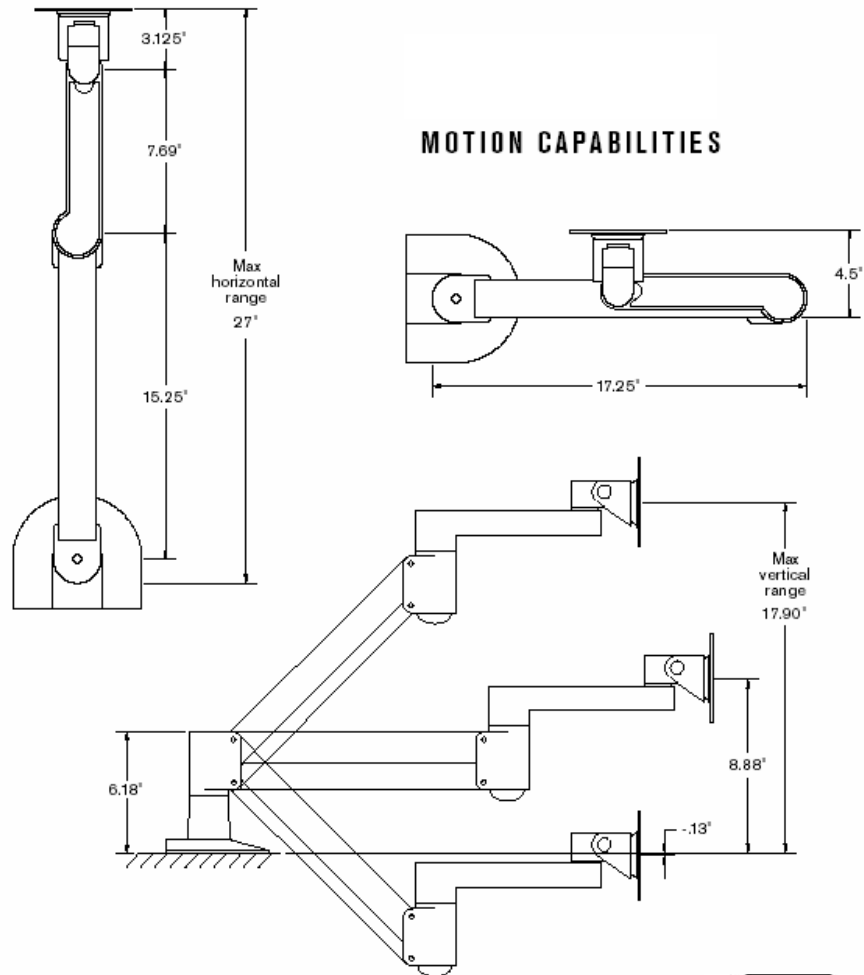

VT7500 Mechanical Drawing

MOUNTING OPTIONS

MOTION CAPABILITIES

HEADQUARTERS
11529 Sun Belt Ct.
Baton Rouge, Louisiana 70809

Phone 800.223.8050
International 001.225.298.0300
Fax 225.297.2440

E-mail sales@vartechsystems.com
Website www.vartechsystems.com