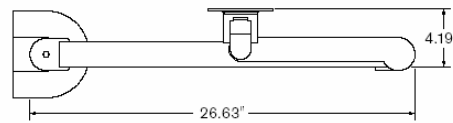

VT7601-14 Mechanical Drawing

MOUNTING OPTIONS

MOTION CAPABILITIES

HEADQUARTERS
11529 Sun Belt Ct.
Baton Rouge, Louisiana 70809

Phone 800.223.8050
International 001.225.298.0300
Fax 225.297.2440

E-mail sales@vartechsystems.com
Website www.vartechsystems.com