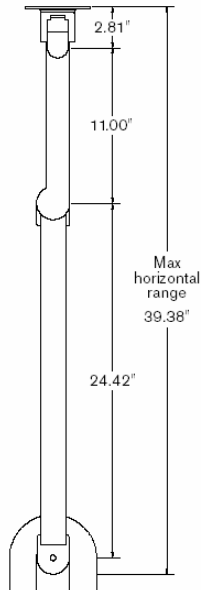

VT7601-14 Mechanical Drawing

MOUNTING OPTIONS

MOTION CAPABILITIES

HEADQUARTERS
11529 Sun Belt Ct.
Baton Rouge, Louisiana 70809

Phone 800.223.8050
International 001.225.298.0300
Fax 225.297.2440

E-mail sales@vartechsystems.com
Website www.vartechsystems.com