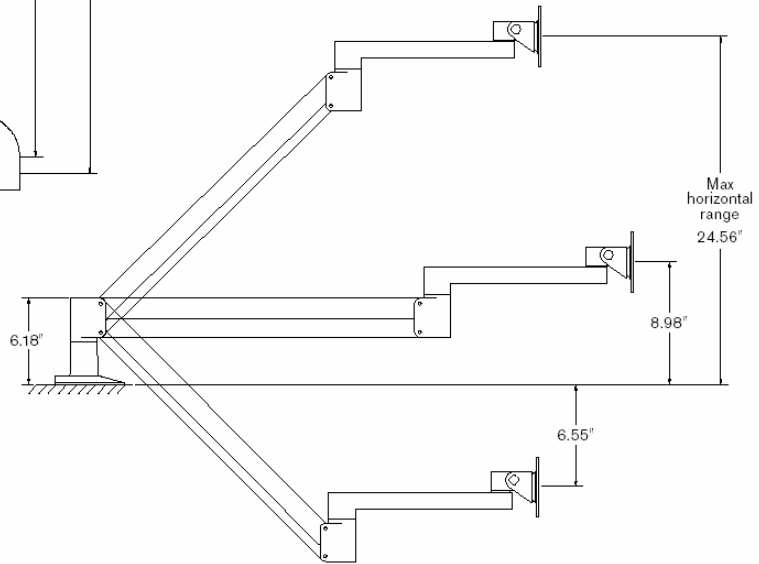

VT7601-14 Mechanical Drawing

MOUNTING OPTIONS

MOTION CAPABILITIES

HEADQUARTERS
11529 Sun Belt Ct.
Baton Rouge, Louisiana 70809

Phone 800.223.8050
International 001.225.298.0300
Fax 225.297.2440

E-mail sales@vartechsystems.com
Website www.vartechsystems.com