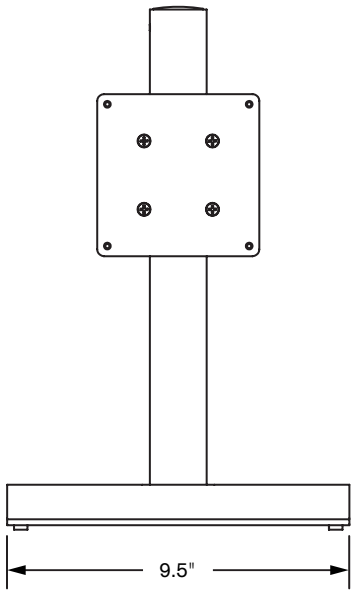

VT9109-S

Specifications

FRONT VIEW

SIDE VIEW

- Pole height: 14"
- Base dimensions: W: 9.5", L: 10.5"
- Base weight: 10 lbs
- Monitor tilt: 200 degrees
- Monitor pivot: Landscape to portrait
- Monitor compatibility: VESA® 75mm and 100mm
- Monitor weight/model number: Up to 45 lbs / 9109-S