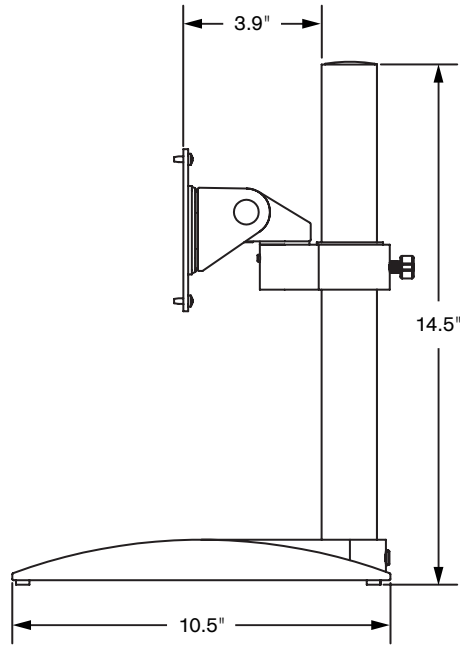

VT9109-S

Specifications

FRONT VIEW

SIDE VIEW

- Pole height: 14"
- Base dimensions: W: 9.5", L: 10.5"
- Base weight: 10 lbs
- Monitor tilt: 200 degrees
- Monitor pivot: Landscape to portrait
- Monitor compatibility: VESA® 75mm and 100mm
- Monitor weight/model number: Up to 45 lbs / 9109-S