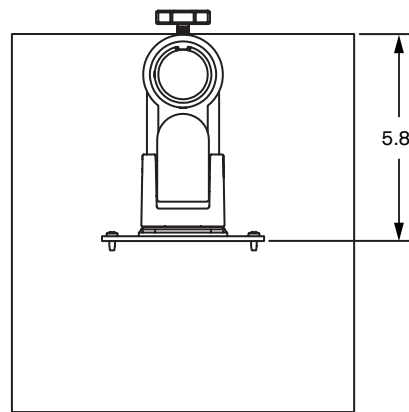

VT9109-S

Specifications

FRONT VIEW

SIDE VIEW

- Pole height: 14"
- Base dimensions: W: 9.5", L: 10.5"
- Base weight: 10 lbs
- Monitor tilt: 200 degrees
- Monitor pivot: Landscape to portrait
- Monitor compatibility: VESA® 75mm and 100mm
- Monitor weight/model number: Up to 45 lbs / 9109-S