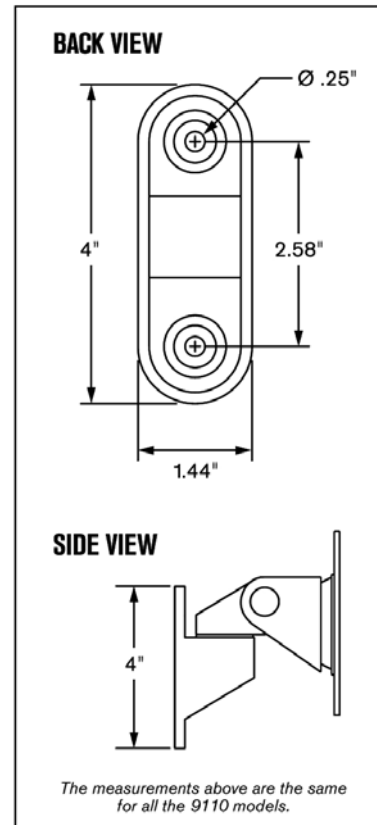

VT9110 Industrial Display Arm

Monitor tilt 30° up and down/left to right
Monitor pivot Landscape to portrait
Monitor compatibility VESA® 75mm and 100mm
Monitor weight Up to 45 lbs

HEADQUARTERS
 11529 Sun Belt Ct.
 Baton Rouge, Louisiana 70809