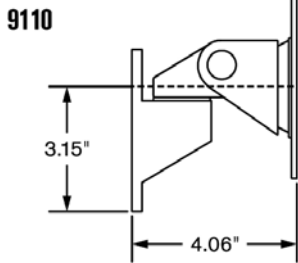

VT9110 Industrial Display Arm

Monitor tilt 30° up and down/left to right
Monitor pivot Landscape to portrait
Monitor compatibility VESA® 75mm and 100mm
Monitor weight Up to 45 lbs

HEADQUARTERS
 11529 Sun Belt Ct.
 Baton Rouge, Louisiana 70809