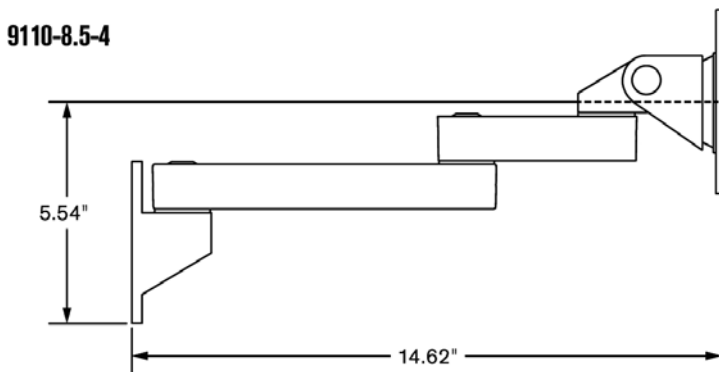

VT9110 Industrial Display Arm

Monitor tilt 30° up and down/left to right
Monitor pivot Landscape to portrait
Monitor compatibility VESA® 75mm and 100mm
Monitor weight Up to 45 lbs

HEADQUARTERS
 11529 Sun Belt Ct.
 Baton Rouge, Louisiana 70809