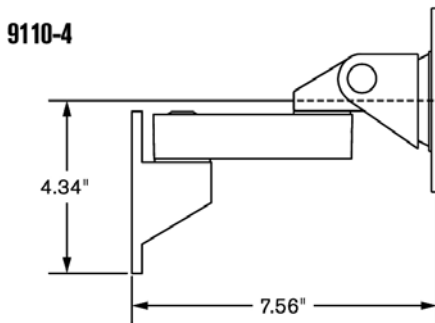

VT9110 Industrial Display Arm

Monitor tilt 30° up and down/left to right
Monitor pivot Landscape to portrait
Monitor compatibility VESA® 75mm and 100mm
Monitor weight Up to 45 lbs

HEADQUARTERS
 11529 Sun Belt Ct.
 Baton Rouge, Louisiana 70809