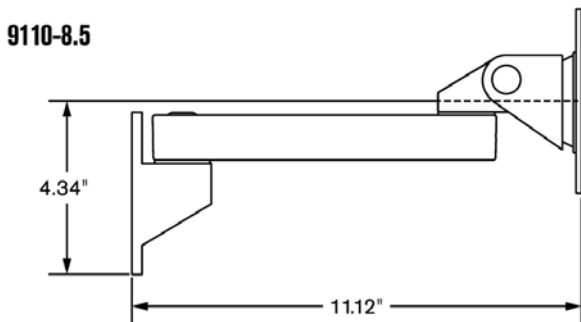

VT9110 Industrial Display Arm

Monitor tilt 30° up and down/left to right
Monitor pivot Landscape to portrait
Monitor compatibility VESA® 75mm and 100mm
Monitor weight Up to 45 lbs

HEADQUARTERS
 11529 Sun Belt Ct.
 Baton Rouge, Louisiana 70809