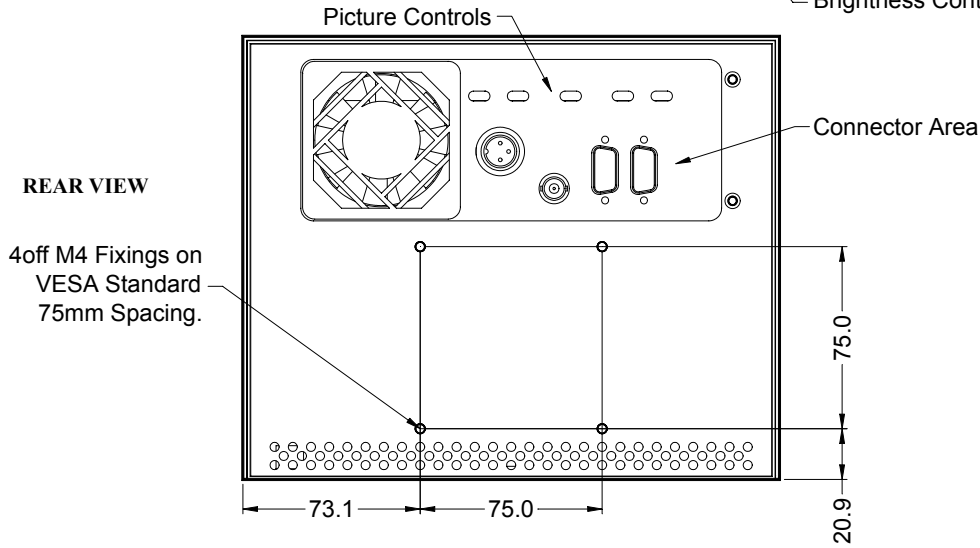

VT084HB-W

8.4" HI BRITE TFT MONITOR

FRONT VIEW

SIDE VIEW

REAR VIEW

BOTTOM VIEW

All dimensions in millimetres
(Not to scale)

VT084HB-W