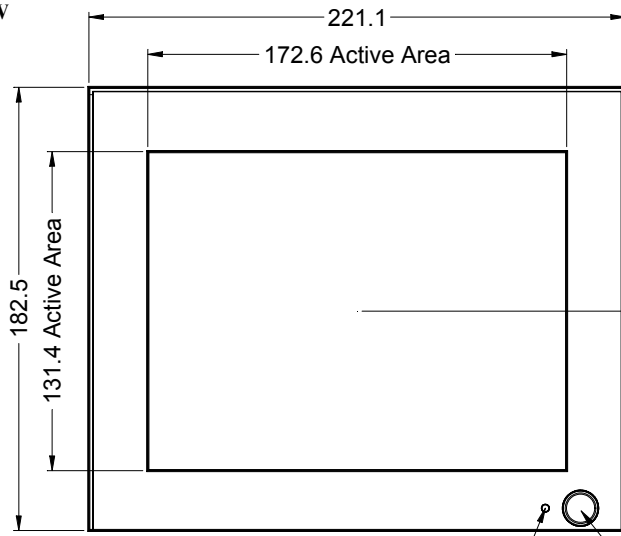

VT084HB-W

8.4" HI BRITE TFT MONITOR

FRONT VIEW

SIDE VIEW

REAR VIEW

BOTTOM VIEW

All dimensions in millimetres
(Not to scale)

VT084HB-W