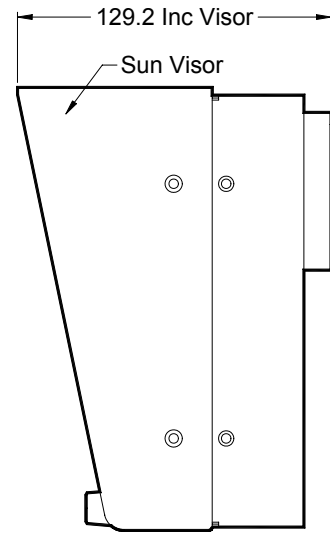

VT084HB-W

8.4" HI BRITE TFT MONITOR

FRONT VIEW

SIDE VIEW

REAR VIEW

BOTTOM VIEW

All dimensions in millimetres
(Not to scale)

VT084HB-W