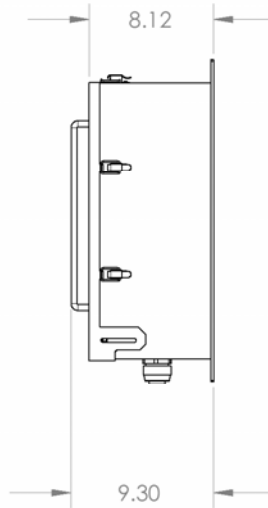

VT170ES Mechanical Drawing

HEADQUARTERS
11529 Sun Belt Ct.
Baton Rouge, Louisiana 70809

Phone 800.223.8050
International 001.225.298.0300
Fax 225.297.2440

E-mail sales@vartechsystems.com
Website www.vartechsystems.com