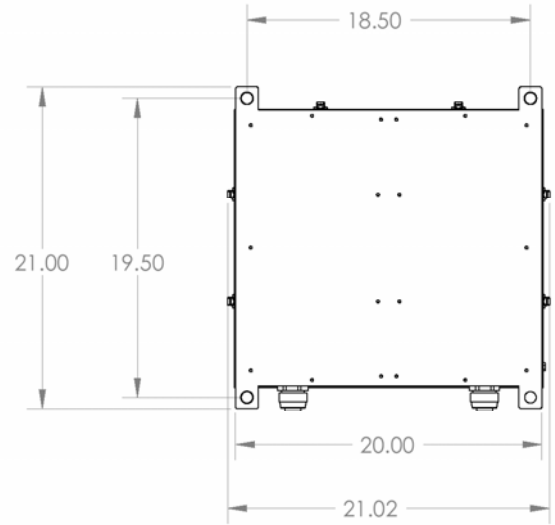

VT170ES Mechanical Drawing

HEADQUARTERS
11529 Sun Belt Ct.
Baton Rouge, Louisiana 70809

Phone 800.223.8050
International 001.225.298.0300
Fax 225.297.2440

E-mail sales@vartechsystems.com
Website www.vartechsystems.com