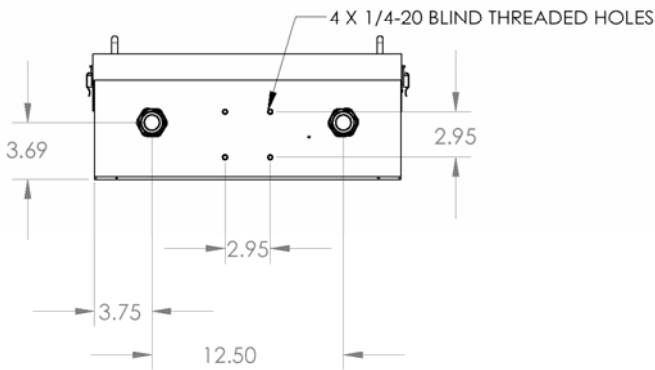

VT170ES Mechanical Drawing

HEADQUARTERS
11529 Sun Belt Ct.
Baton Rouge, Louisiana 70809

Phone 800.223.8050
International 001.225.298.0300
Fax 225.297.2440

E-mail sales@vartechsystems.com
Website www.vartechsystems.com