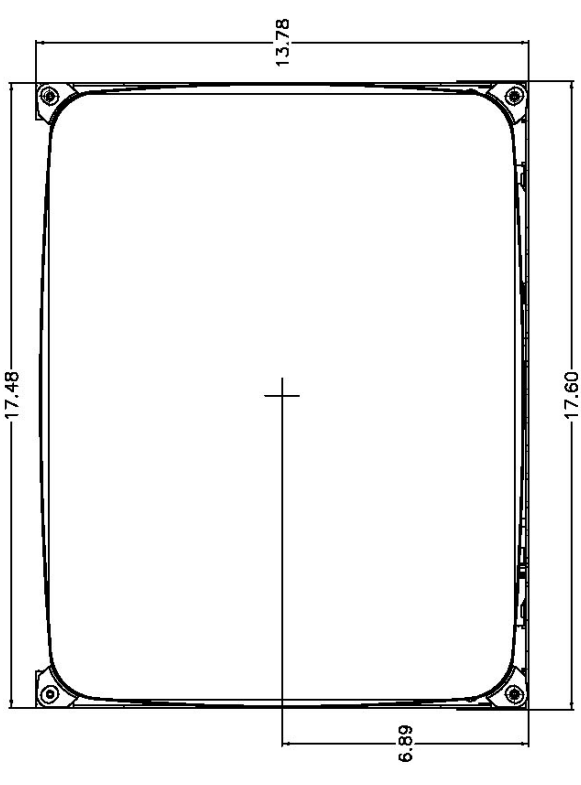

FRONT VIEW

VT20A-CH

1. ALL DIMENSIONS ARE NOMINAL AND FOR REFERENCE ONLY. THIS DRAWING SHOULD NOT BE USED FOR DESIGN PURPOSES.
2. WEIGHT: APPROX 55 LBS AS SHOWN