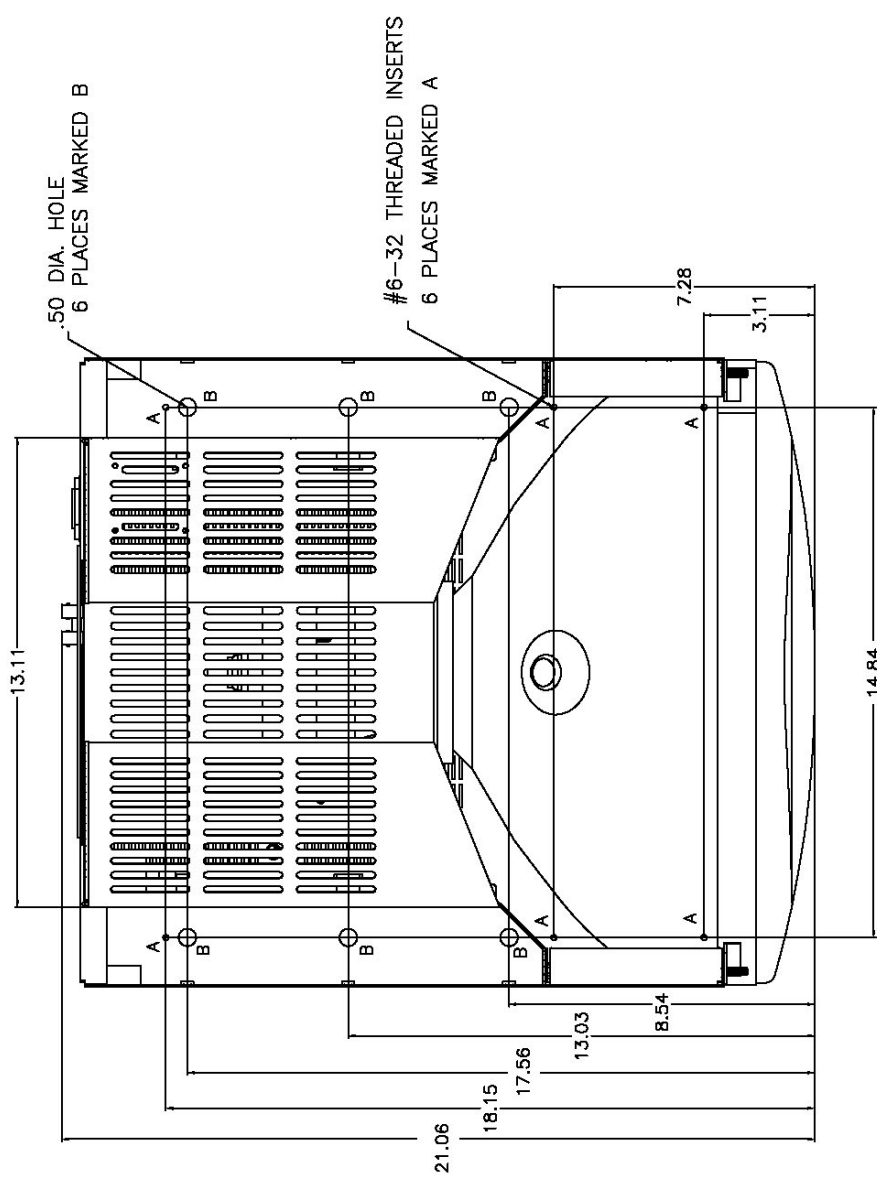

CHANGE HISTORY		INCORPORATED	APPROVAL
DESCRIPTION	INITIALS	DATE	DATE
1 PRELIMINARY RELEASE			

TOP VIEW