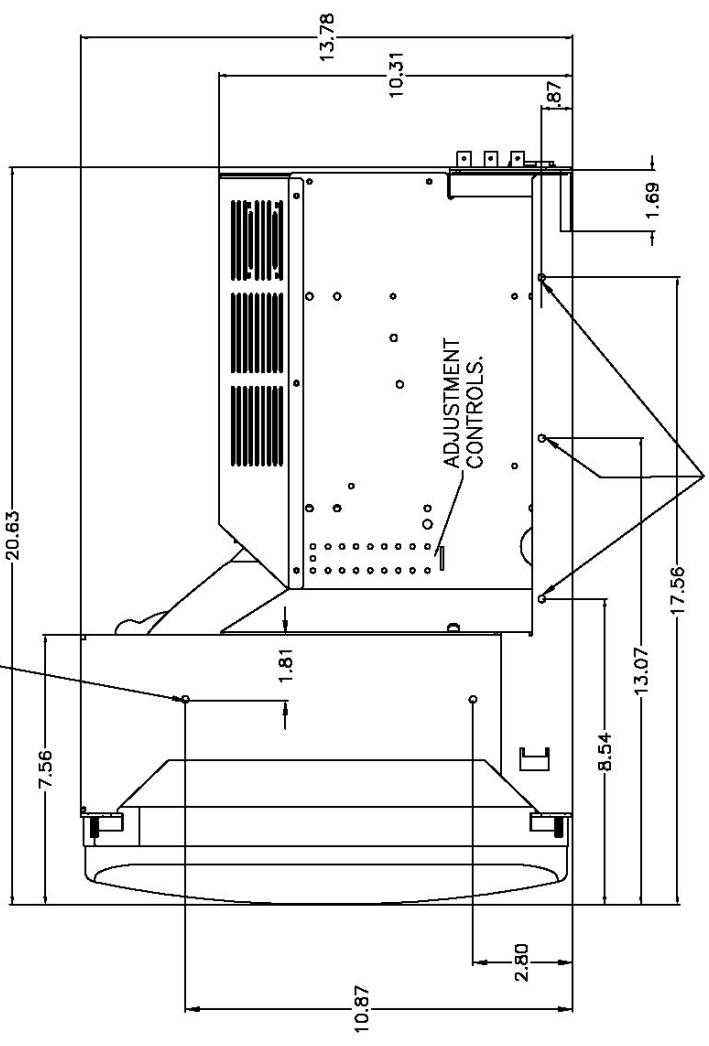

CHANGE HISTORY		INCORPORATED	APPROVAL
DESCRIPTION	INITIALS	DATE	DATE
1 PRELIMINARY RELEASE			

SIDE VIEW

VT20A-CH

1. ALL DIMENSIONS ARE NOMINAL AND FOR REFERENCE ONLY. THIS DRAWING SHOULD NOT BE USED FOR DESIGN PURPOSES.
2. WEIGHT: APPROX 55 LBS AS SHOWN