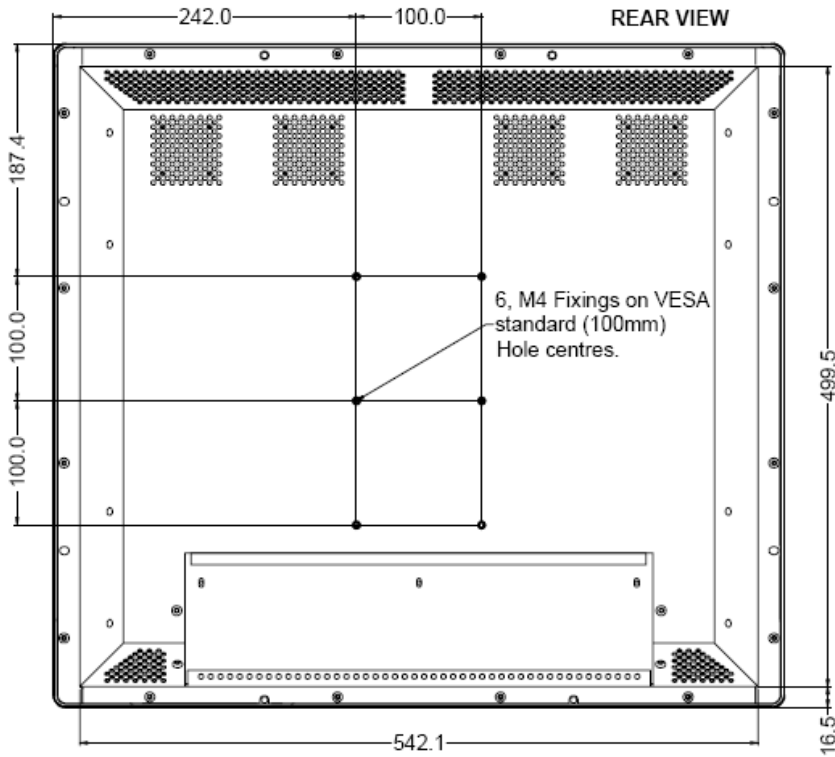

VT231RP Mechanical Drawing

All Dimensions in Millimeters

HEADQUARTERS
11529 Sun Belt Ct.
Baton Rouge, Louisiana 70809

Phone 800.223.8050
International 001.225.298.0300
Fax 225.297.2440

E-mail sales@vartechsystems.com
Website www.vartechsystems.com

VT231RP Mounting Brackets

DESKTOP MOUNTING

SIDE VIEW 0° TILT

SIDE VIEW 30° BACK TILT

SIDE VIEW 10° FORWARD TILT

OVERHEAD MOUNTING

SIDE VIEW 0° TILT

SIDE VIEW 30° BACK TILT