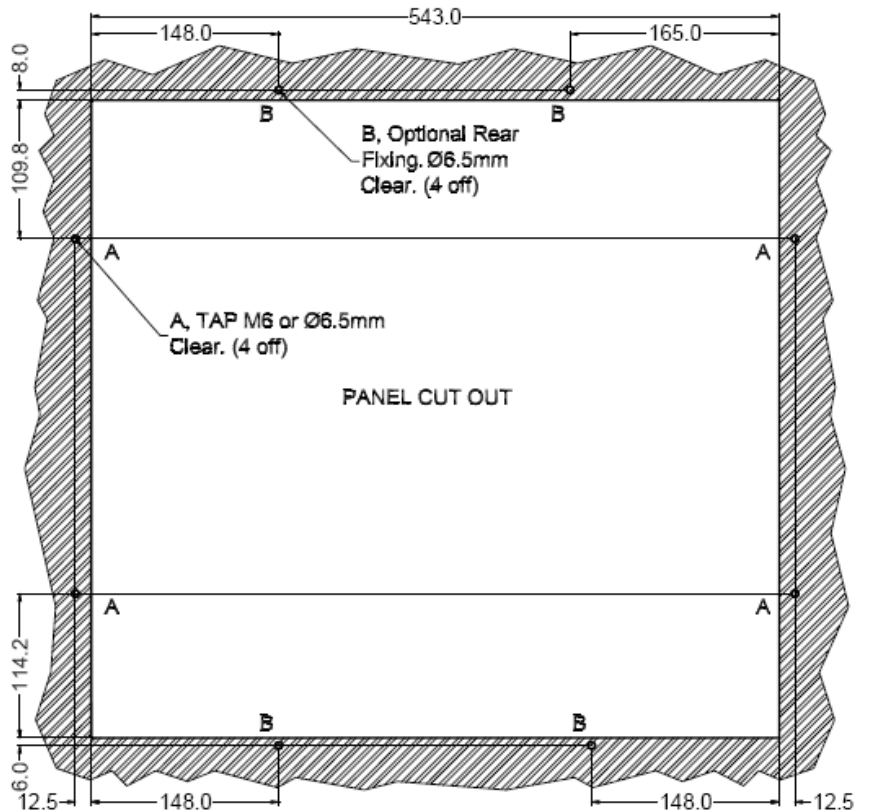

VT231RP Mechanical Drawing

All Dimensions in Millimeters

HEADQUARTERS
11529 Sun Belt Ct.
Baton Rouge, Louisiana 70809

Phone 800.223.8050
International 001.225.298.0300
Fax 225.297.2440

E-mail sales@vartechsystems.com
Website www.vartechsystems.com