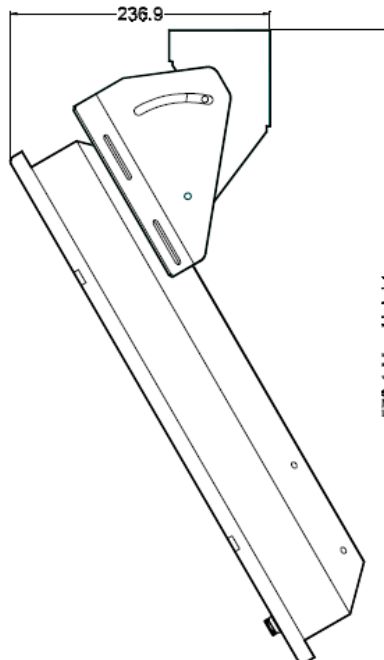

SIDE VIEW 0° TILT

SIDE VIEW 30° BACK TILT

HEADQUARTERS
11529 Sun Belt Ct.
Baton Rouge, Louisiana 70809

Phone 800.223.8050
International 001.225.298.0300
Fax 225.297.2440

E-mail sales@vartechsystems.com
Website www.vartechsystems.com