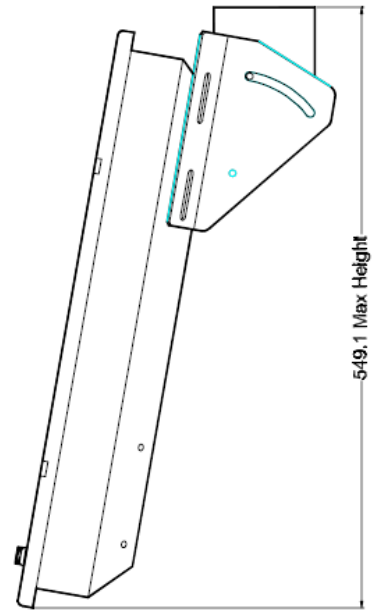

SIDE VIEW 10° FORWARD TILT

HEADQUARTERS
11529 Sun Belt Ct.
Baton Rouge, Louisiana 70809

Phone 800.223.8050
International 001.225.298.0300
Fax 225.297.2440

E-mail sales@vartechsystems.com
Website www.vartechsystems.com