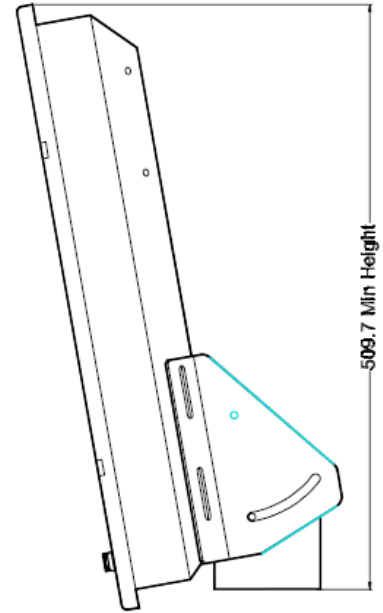

VT231RP Mechanical Drawing

All Dimensions in Millimeters

HEADQUARTERS
11529 Sun Belt Ct.
Baton Rouge, Louisiana 70809

Phone 800.223.8050
International 001.225.298.0300
Fax 225.297.2440

E-mail sales@vartechsystems.com
Website www.vartechsystems.com

VT231RP Mounting Brackets

DESKTOP MOUNTING

SIDE VIEW 0° TILT

SIDE VIEW 30° BACK TILT

SIDE VIEW 10° FORWARD TILT

OVERHEAD MOUNTING

SIDE VIEW 0° TILT

SIDE VIEW 30° BACK TILT