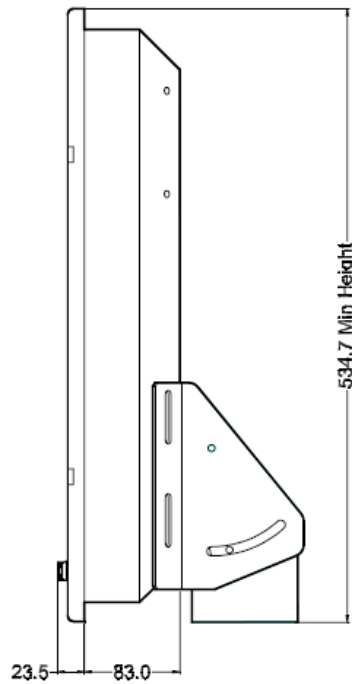

VT231RP Mechanical Drawing

All Dimensions in Millimeters

HEADQUARTERS
11529 Sun Belt Ct.
Baton Rouge, Louisiana 70809

Phone 800.223.8050
International 001.225.298.0300
Fax 225.297.2440

E-mail sales@vartechsystems.com
Website www.vartechsystems.com

VT231RP Mounting Brackets

DESKTOP MOUNTING

SIDE VIEW 0° TILT

SIDE VIEW 30° BACK TILT

SIDE VIEW 10° FORWARD TILT

OVERHEAD MOUNTING

SIDE VIEW 0° TILT

SIDE VIEW 30° BACK TILT