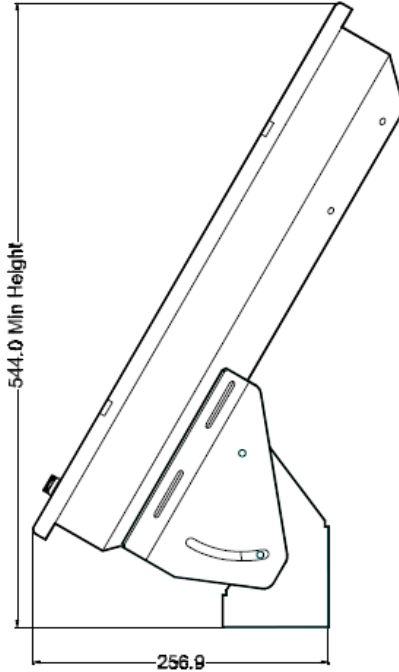

VT231RP Mechanical Drawing

All Dimensions in Millimeters

HEADQUARTERS
11529 Sun Belt Ct.
Baton Rouge, Louisiana 70809

Phone 800.223.8050
International 001.225.298.0300
Fax 225.297.2440

E-mail sales@vartechsystems.com
Website www.vartechsystems.com

VT231RP Mounting Brackets

DESKTOP MOUNTING

SIDE VIEW 0° TILT

SIDE VIEW 30° BACK TILT

SIDE VIEW 10° FORWARD TILT

OVERHEAD MOUNTING

SIDE VIEW 0° TILT

SIDE VIEW 30° BACK TILT