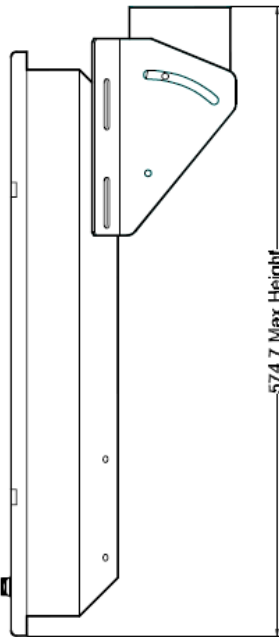

OVERHEAD MOUNTING

SIDE VIEW 0° TILT

HEADQUARTERS
11529 Sun Belt Ct.
Baton Rouge, Louisiana 70809

Phone 800.223.8050
International 001.225.298.0300
Fax 225.297.2440

E-mail sales@vartechsystems.com
Website www.vartechsystems.com