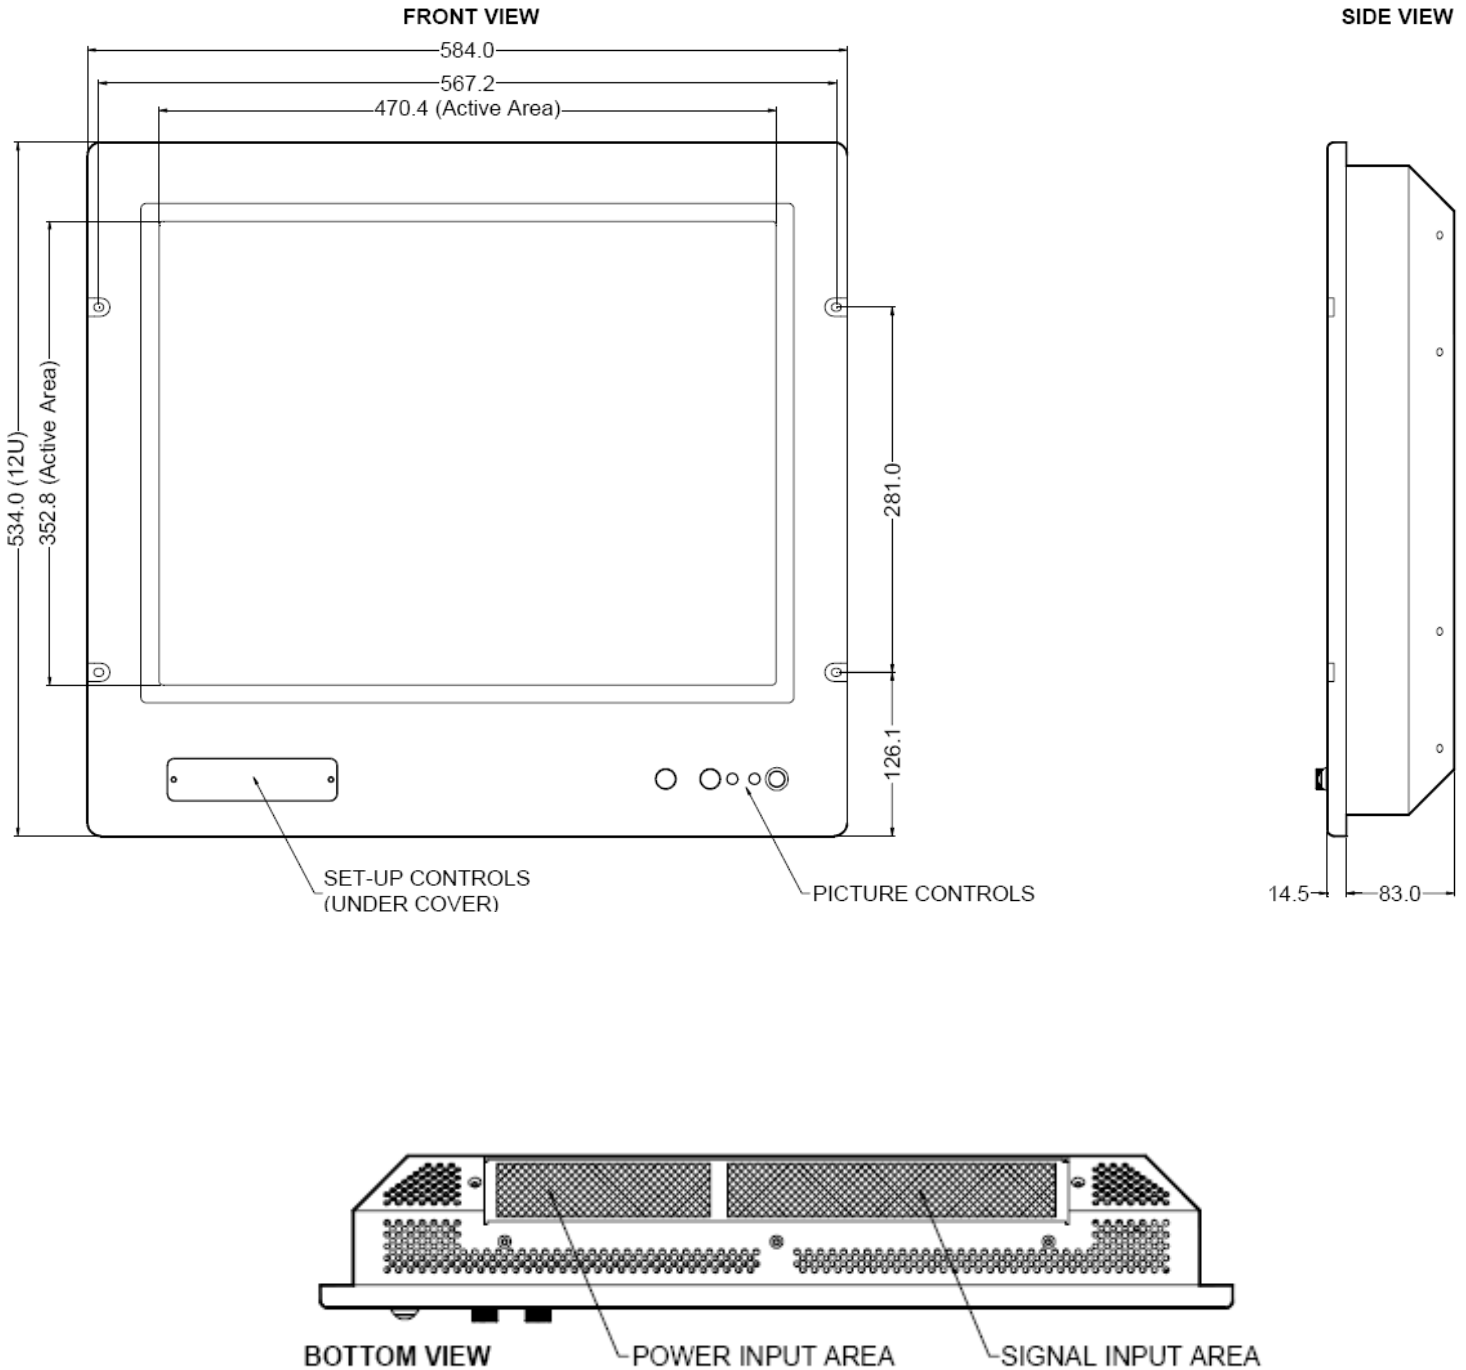

VT231RP Mechanical Drawing

HEADQUARTERS
11529 Sun Belt Ct.
Baton Rouge, Louisiana 70809

Phone 800.223.8050
International 001.225.298.0300
Fax 225.297.2440

E-mail sales@vartechsystems.com
Website www.vartechsystems.com