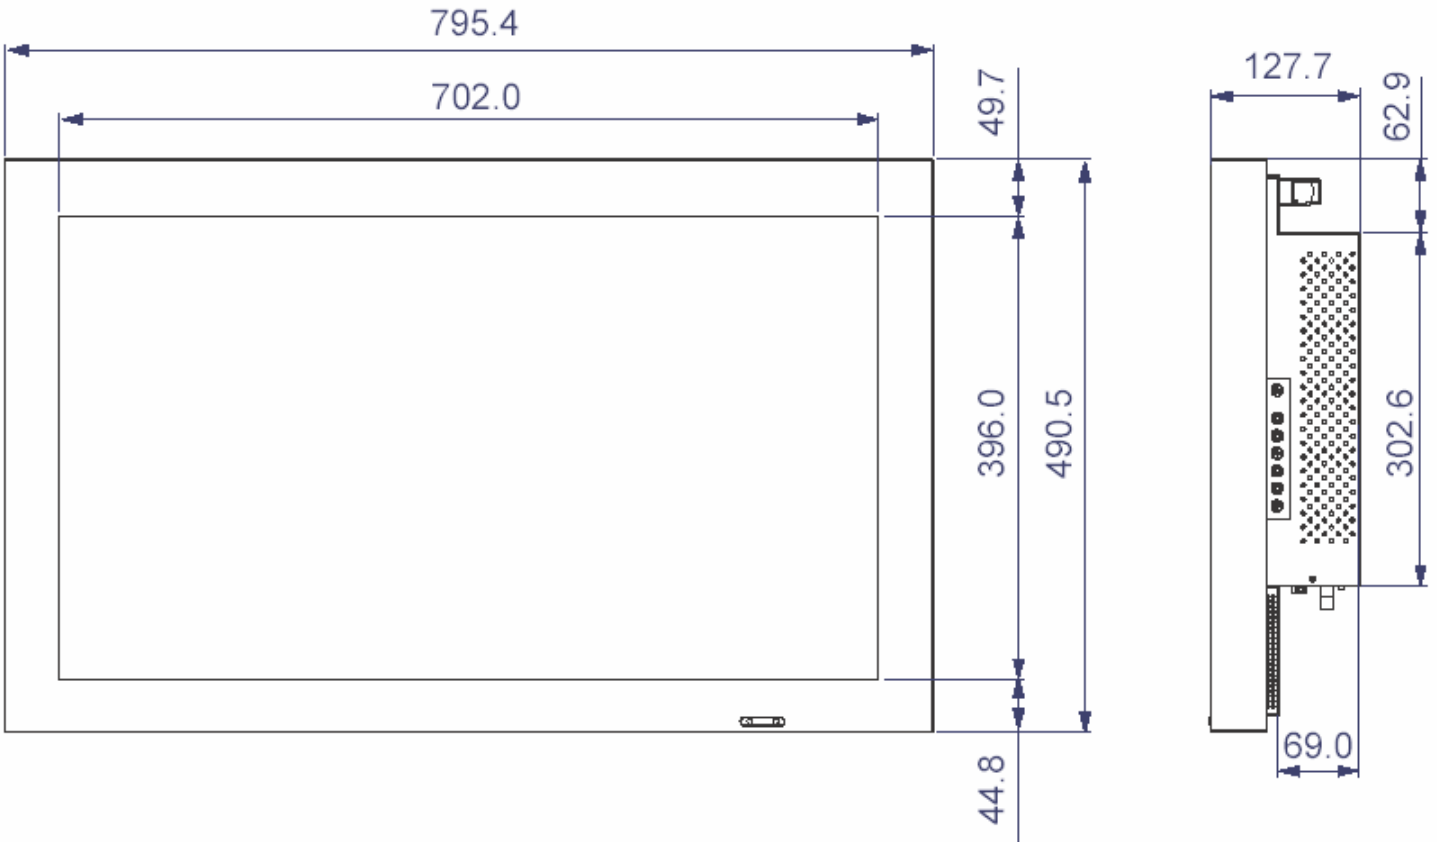

VT320M Mechanical Drawing

Unit : (mm)

HEADQUARTERS
11529 Sun Belt Ct.
Baton Rouge, Louisiana 70809

Phone 800.223.8050
International 001.225.298.0300
Fax 225.297.2440

E-mail sales@vartechsystems.com
Website www.vartechsystems.com