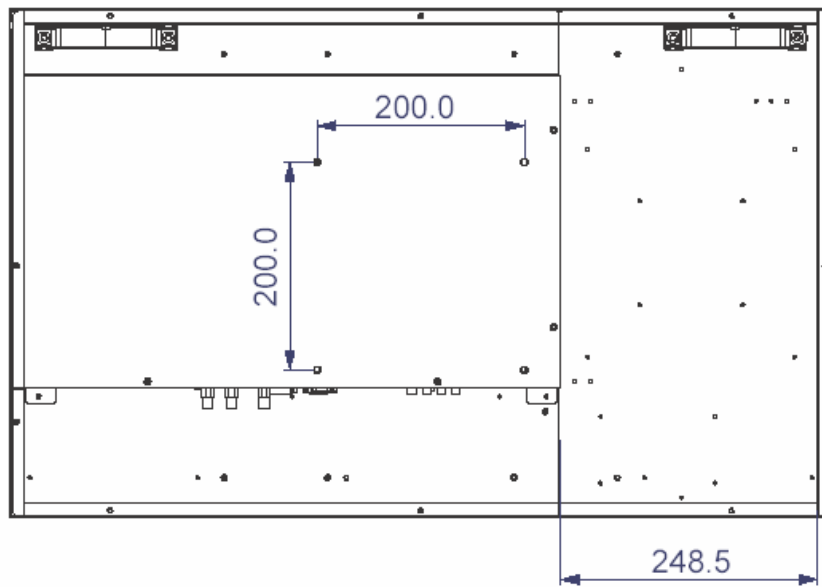

VT320M Mechanical Drawing

Unit : (mm)

HEADQUARTERS
11529 Sun Belt Ct.
Baton Rouge, Louisiana 70809

Phone 800.223.8050
International 001.225.298.0300
Fax 225.297.2440

E-mail sales@vartechsystems.com
Website www.vartechsystems.com