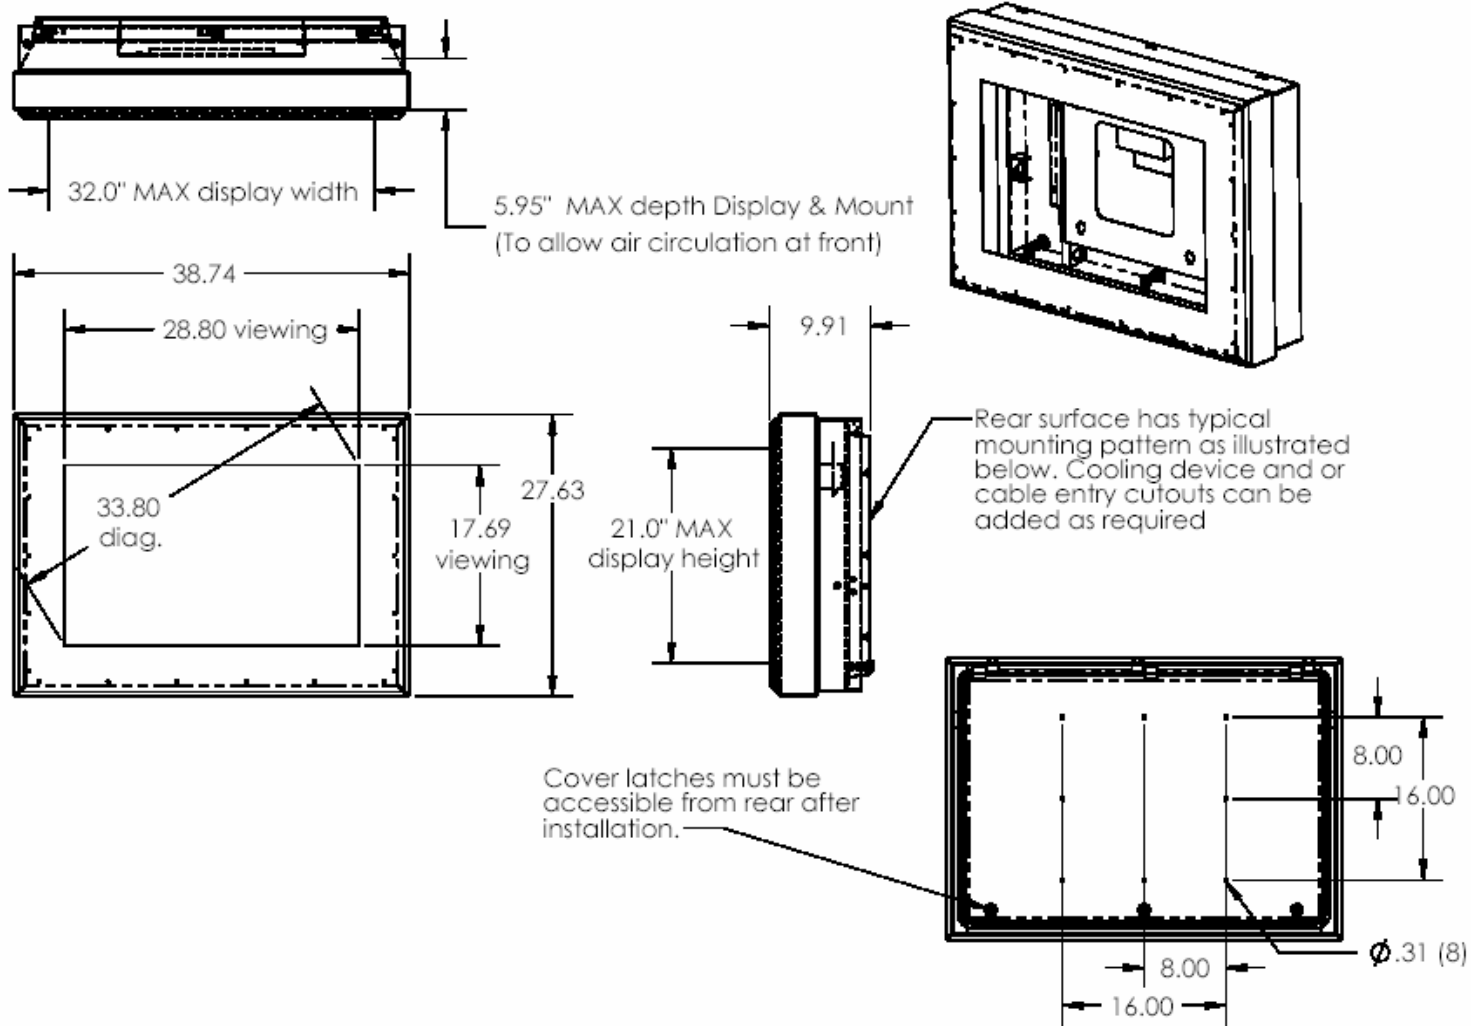

VT320T Mechanical Drawing

HEADQUARTERS
11529 Sun Belt Ct.
Baton Rouge, Louisiana 70809

Phone 800.223.8050
International 001.225.298.0300
Fax 225.297.2440

E-mail sales@vartechsystems.com
Website www.vartechsystems.com