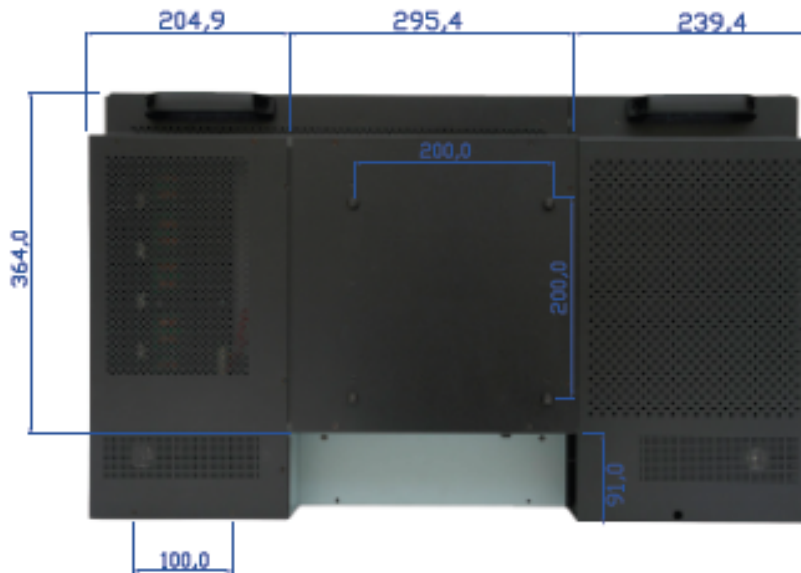

## VT320WTF Mechanical Drawing

**HEADQUARTERS**  
11529 Sun Belt Ct.  
Baton Rouge, Louisiana 70809

**Phone** 800.223.8050  
**International** 001.225.298.0300  
**Fax** 225.297.2440

**E-mail** sales@vartechsystems.com  
**Website** www.vartechsystems.com