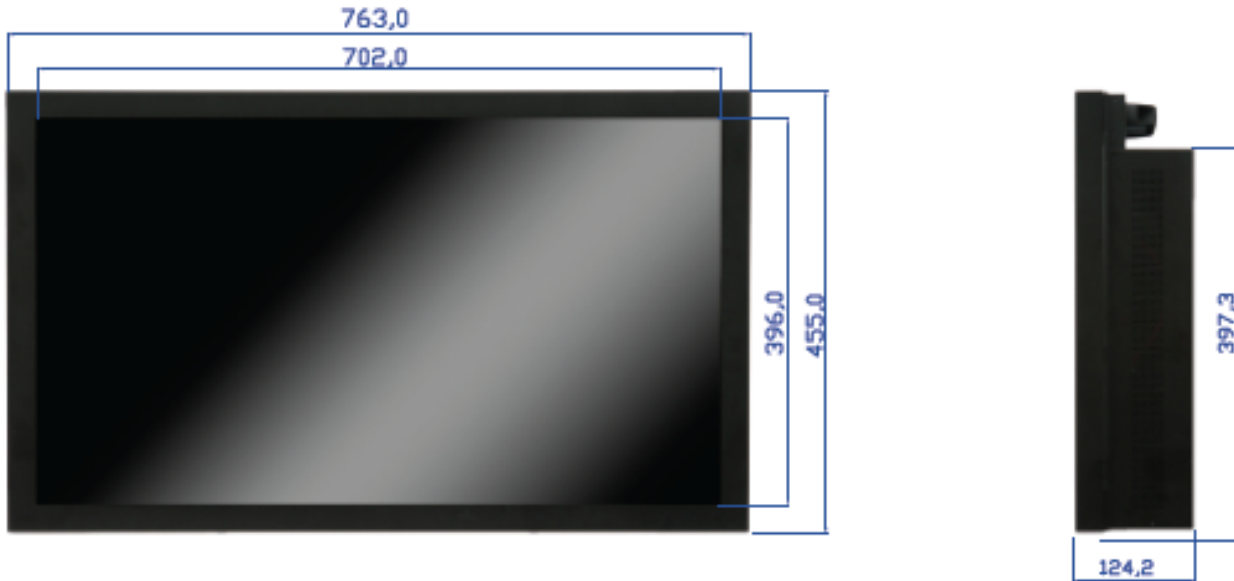

## VT320WTF Mechanical Drawing

**HEADQUARTERS**  
11529 Sun Belt Ct.  
Baton Rouge, Louisiana 70809

**Phone** 800.223.8050  
**International** 001.225.298.0300  
**Fax** 225.297.2440

**E-mail** sales@vartechsystems.com  
**Website** www.vartechsystems.com