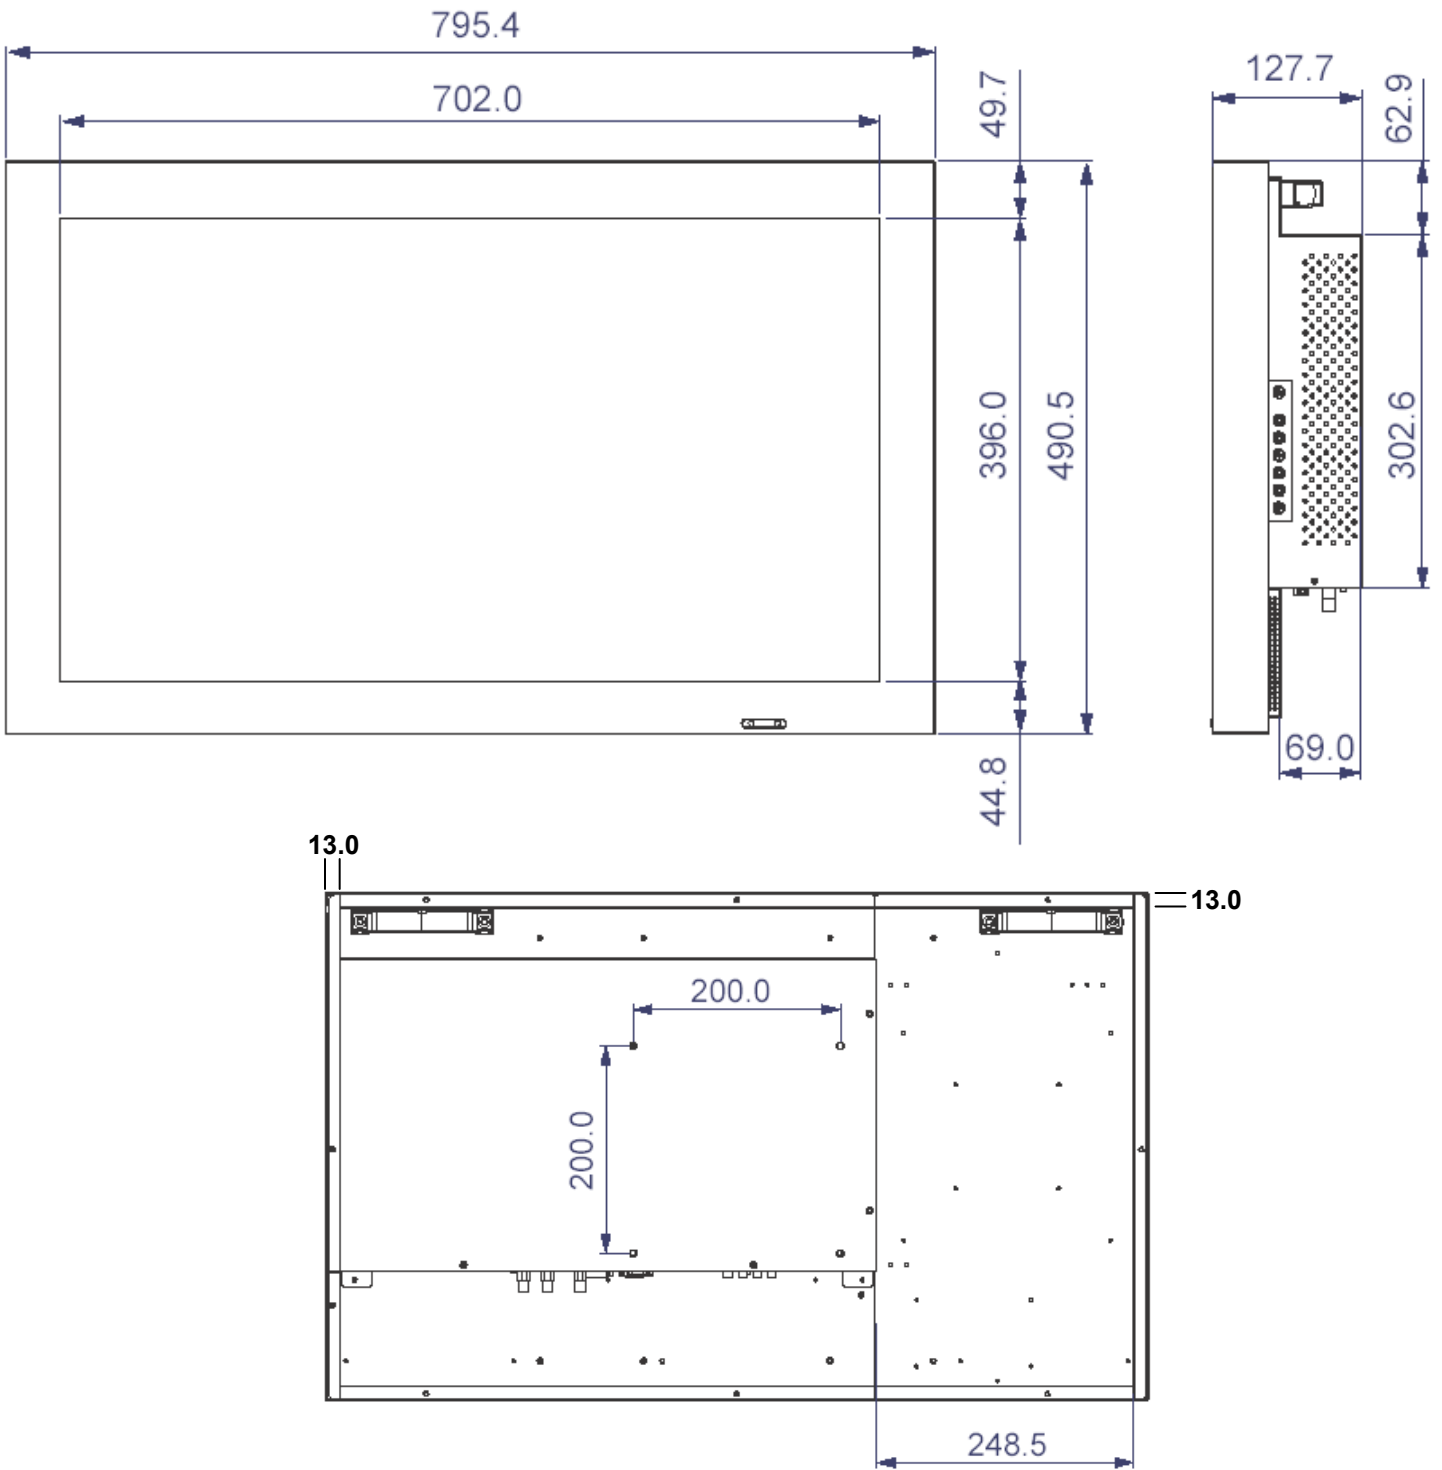

VT320W Mechanical Drawing

Unit : (mm)

HEADQUARTERS
11529 Sun Belt Ct.
Baton Rouge, Louisiana 70809

Phone 800.223.8050
International 001.225.298.0300
Fax 225.297.2440

E-mail sales@vartechsystems.com
Website www.vartechsystems.com