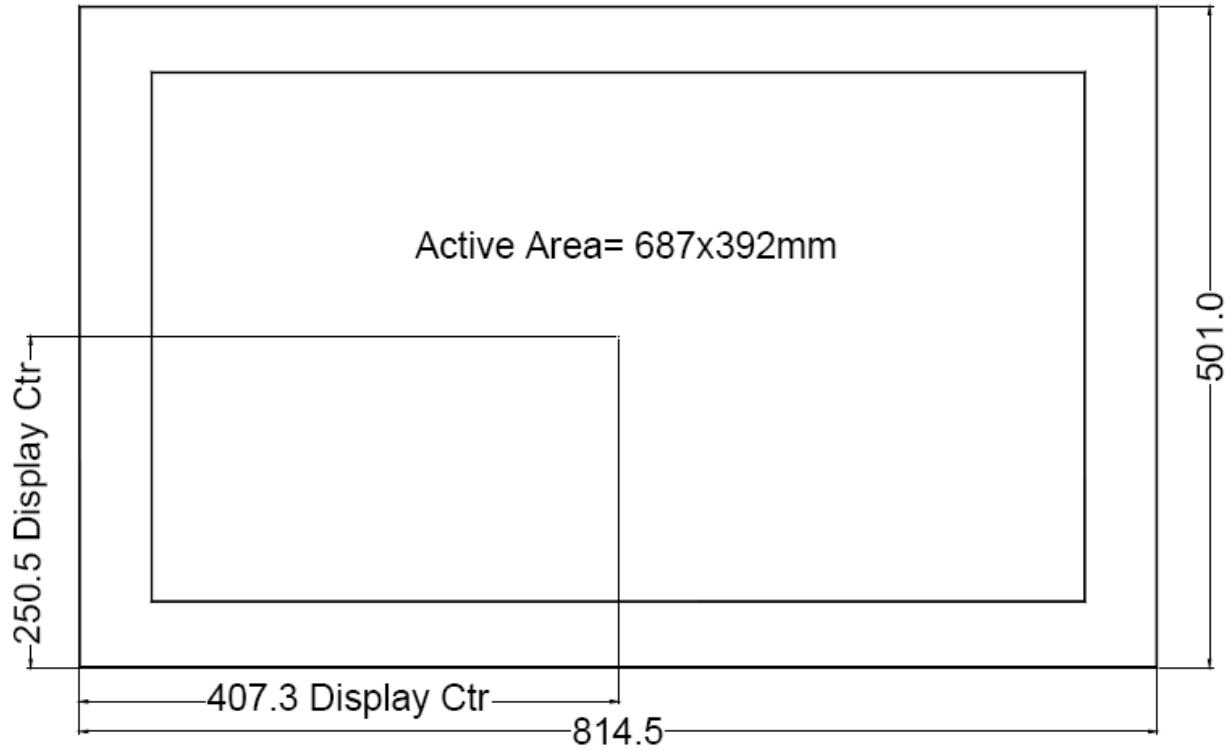

VT320X2 Front Mechanical Drawing

Side View

All Dimensions in millimeters

Cont.....

HEADQUARTERS
11529 Sun Belt Ct.
Baton Rouge, Louisiana 70809

Phone 800.223.8050
International 001.225.298.0300
Fax 225.297.2440

E-mail sales@vartechsystems.com
Website www.vartechsystems.com

VT320X2 Back Mechanical Drawing

Bottom View

All Dimensions in millimeters

HEADQUARTERS
11529 Sun Belt Ct.
Baton Rouge, Louisiana 70809

Phone 800.223.8050
International 001.225.298.0300
Fax 225.297.2440