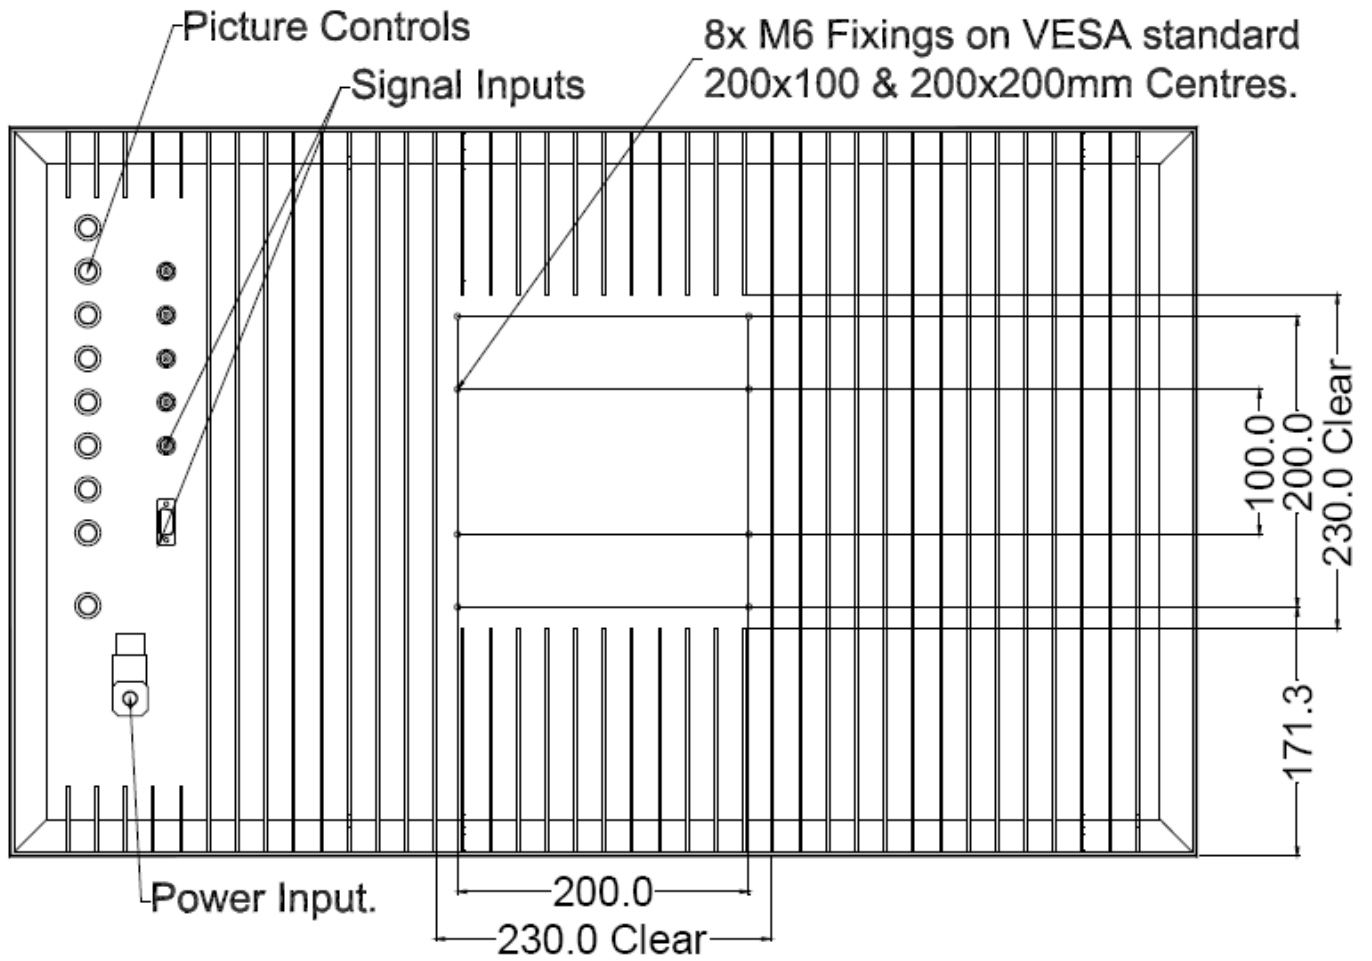

VT320X2 Back Mechanical Drawing