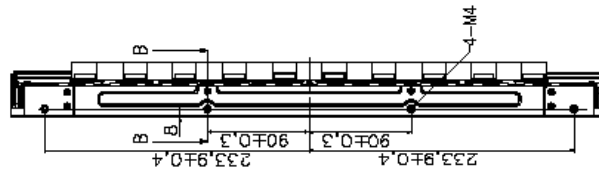

VT370C Mechanical Drawing

HEADQUARTERS
11529 Sun Belt Ct.
Baton Rouge, Louisiana 70809

Phone 800.223.8050
International 001.225.298.0300
Fax 225.297.2440

E-mail sales@vartechsystems.com
Website www.vartechsystems.com