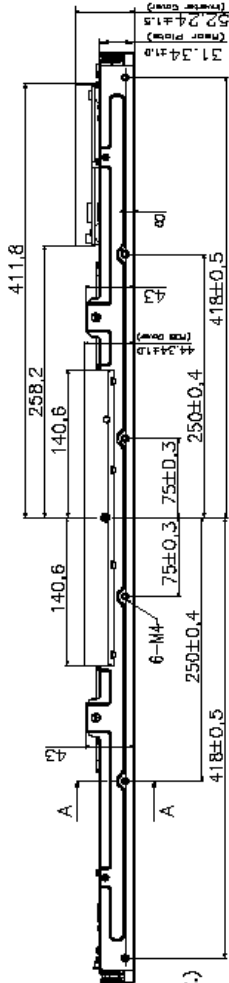

VT370C Mechanical Drawing

HEADQUARTERS
11529 Sun Belt Ct.
Baton Rouge, Louisiana 70809

Phone 800.223.8050
International 001.225.298.0300
Fax 225.297.2440

E-mail sales@vartechsystems.com
Website www.vartechsystems.com