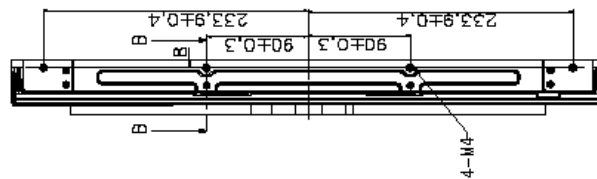

VT370C Mechanical Drawing

HEADQUARTERS
11529 Sun Belt Ct.
Baton Rouge, Louisiana 70809

Phone 800.223.8050
International 001.225.298.0300
Fax 225.297.2440

E-mail sales@vartechsystems.com
Website www.vartechsystems.com