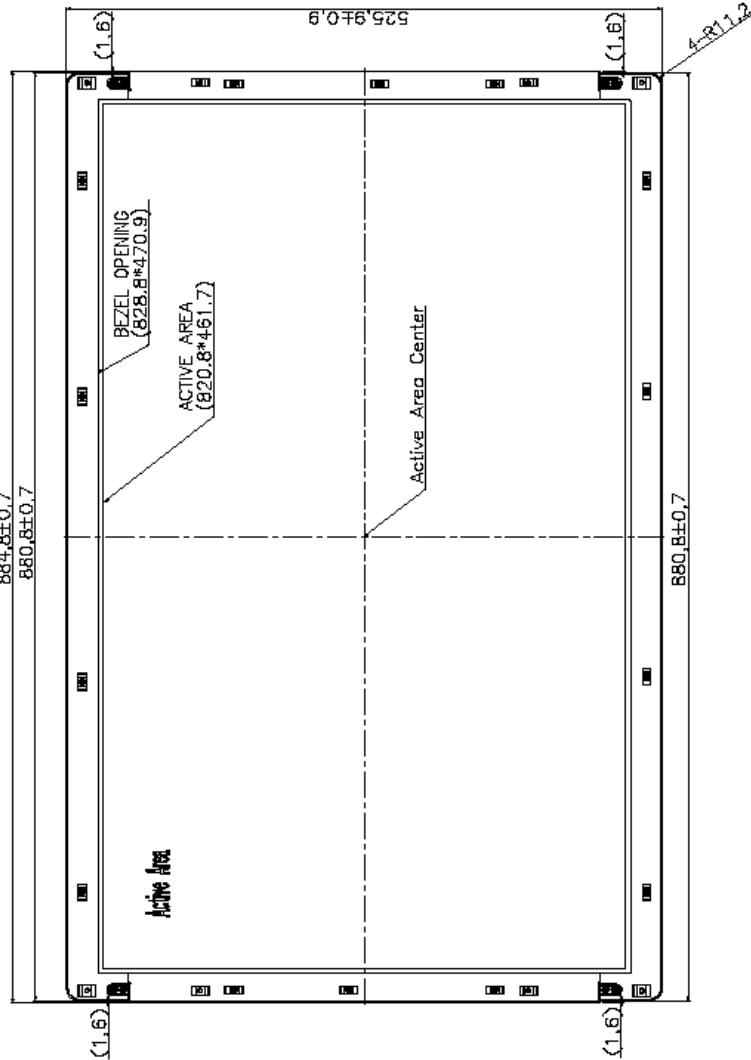

VT370C Mechanical Drawing

HEADQUARTERS
11529 Sun Belt Ct.
Baton Rouge, Louisiana 70809

Phone 800.223.8050
International 001.225.298.0300
Fax 225.297.2440

E-mail sales@vartechsystems.com
Website www.vartechsystems.com