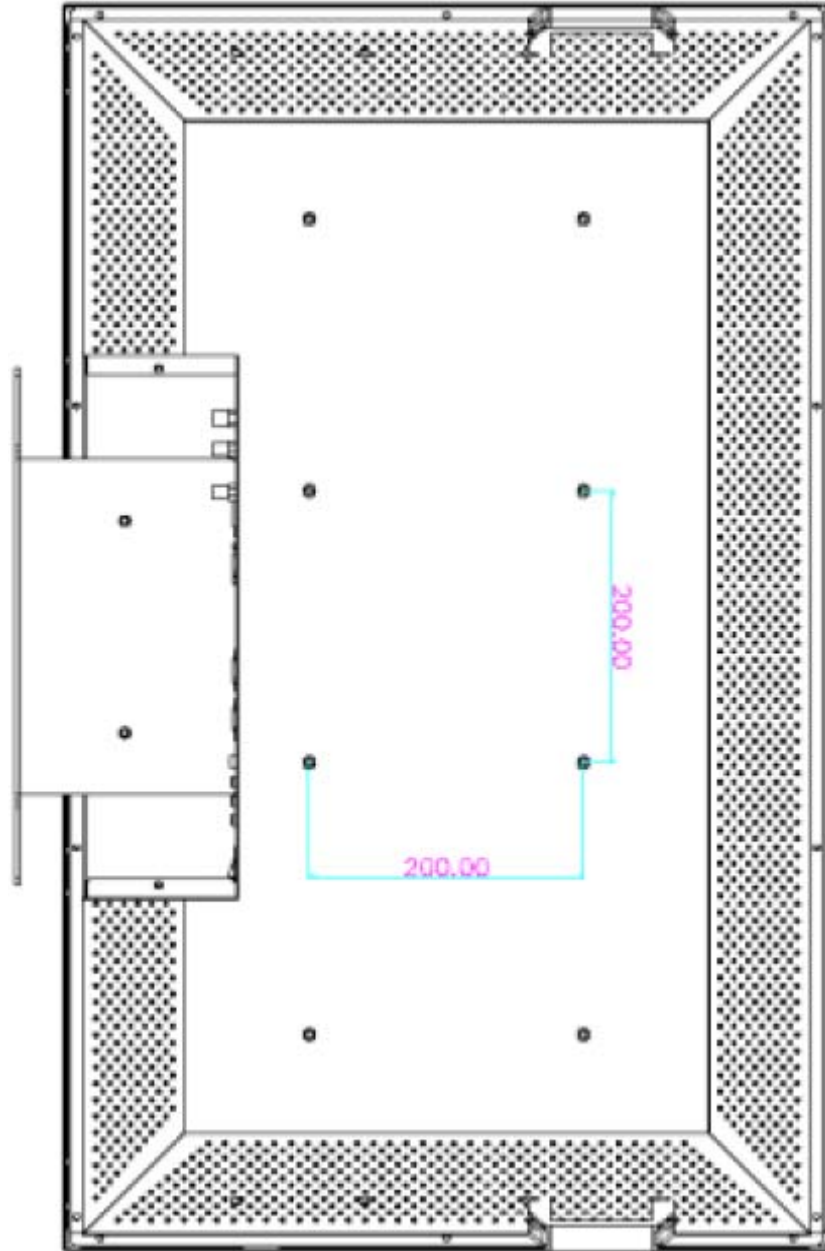

VT370WVB Back Mechanical Drawing

HEADQUARTERS
11529 Sun Belt Ct.
Baton Rouge, Louisiana 70809

Phone 800.223.8050
International 001.225.298.0300
Fax 225.297.2440

E-mail sales@vartechsystems.com
Website www.vartechsystems.com