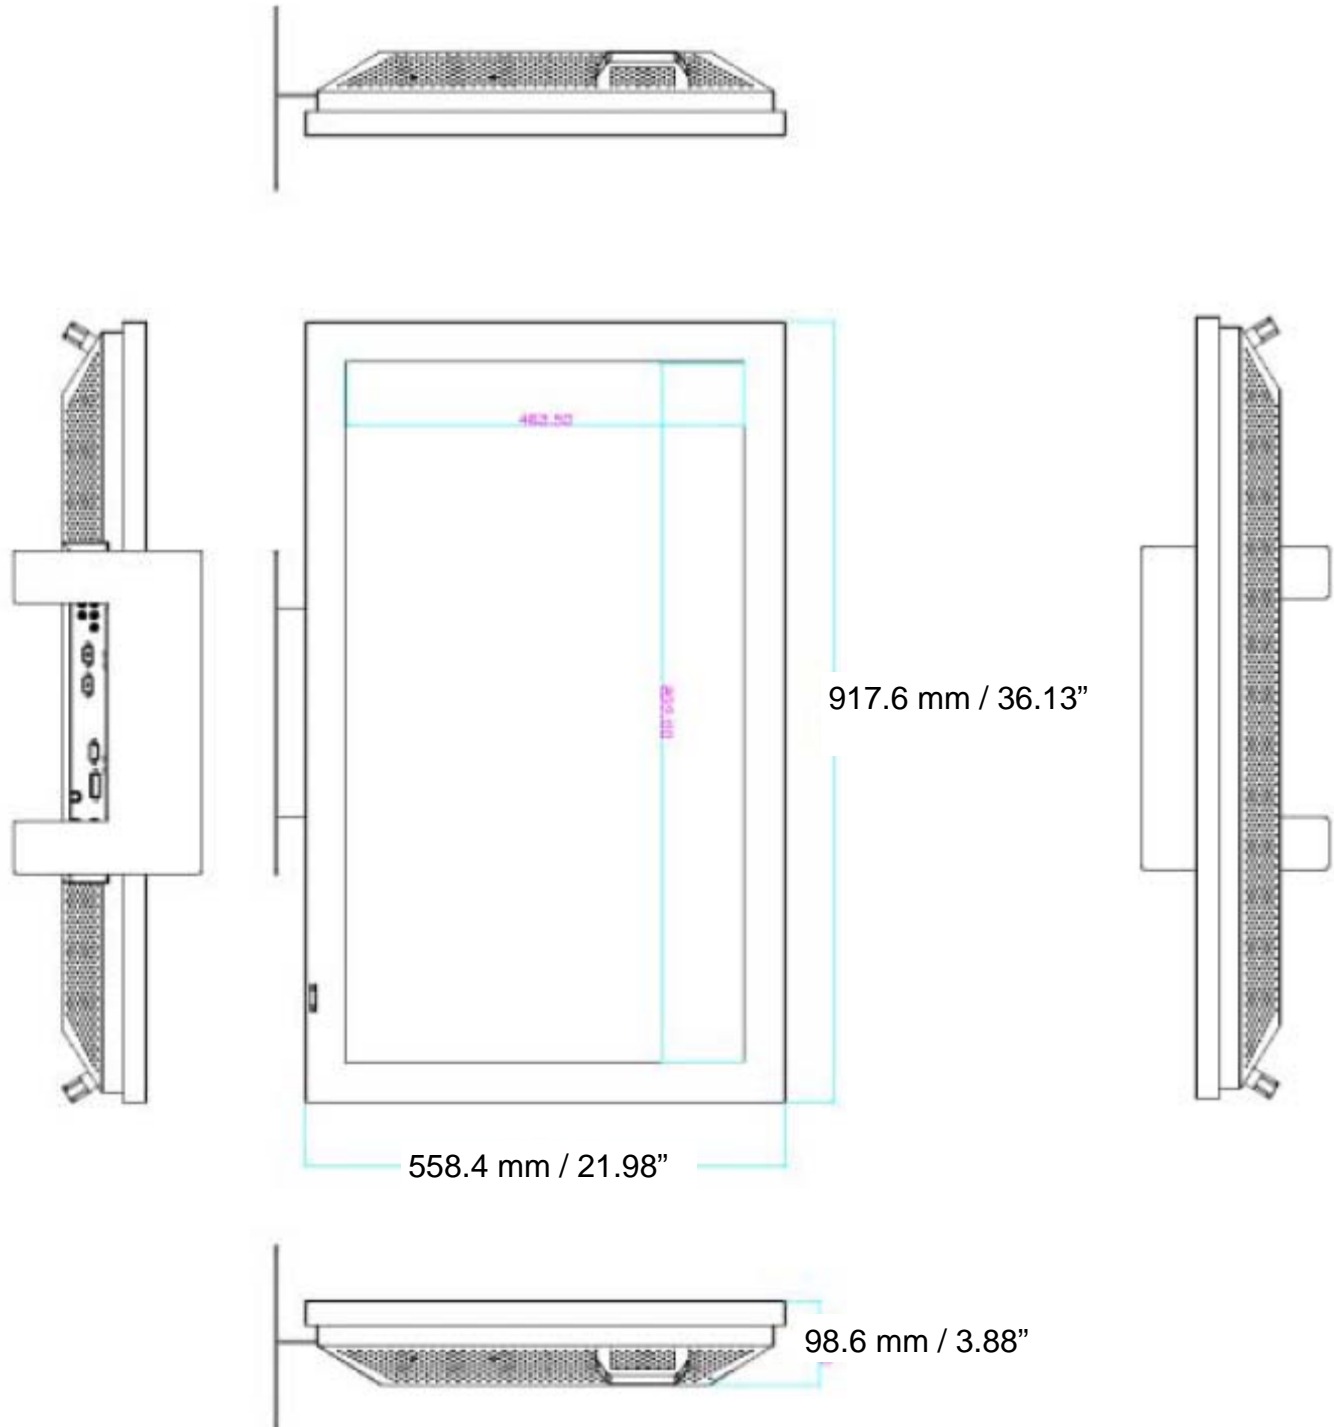

VT370WVB Front Mechanical Drawing

Cont.....

HEADQUARTERS
11529 Sun Belt Ct.
Baton Rouge, Louisiana 70809

Phone 800.223.8050
International 001.225.298.0300
Fax 225.297.2440

E-mail sales@vartechsystems.com
Website www.vartechsystems.com