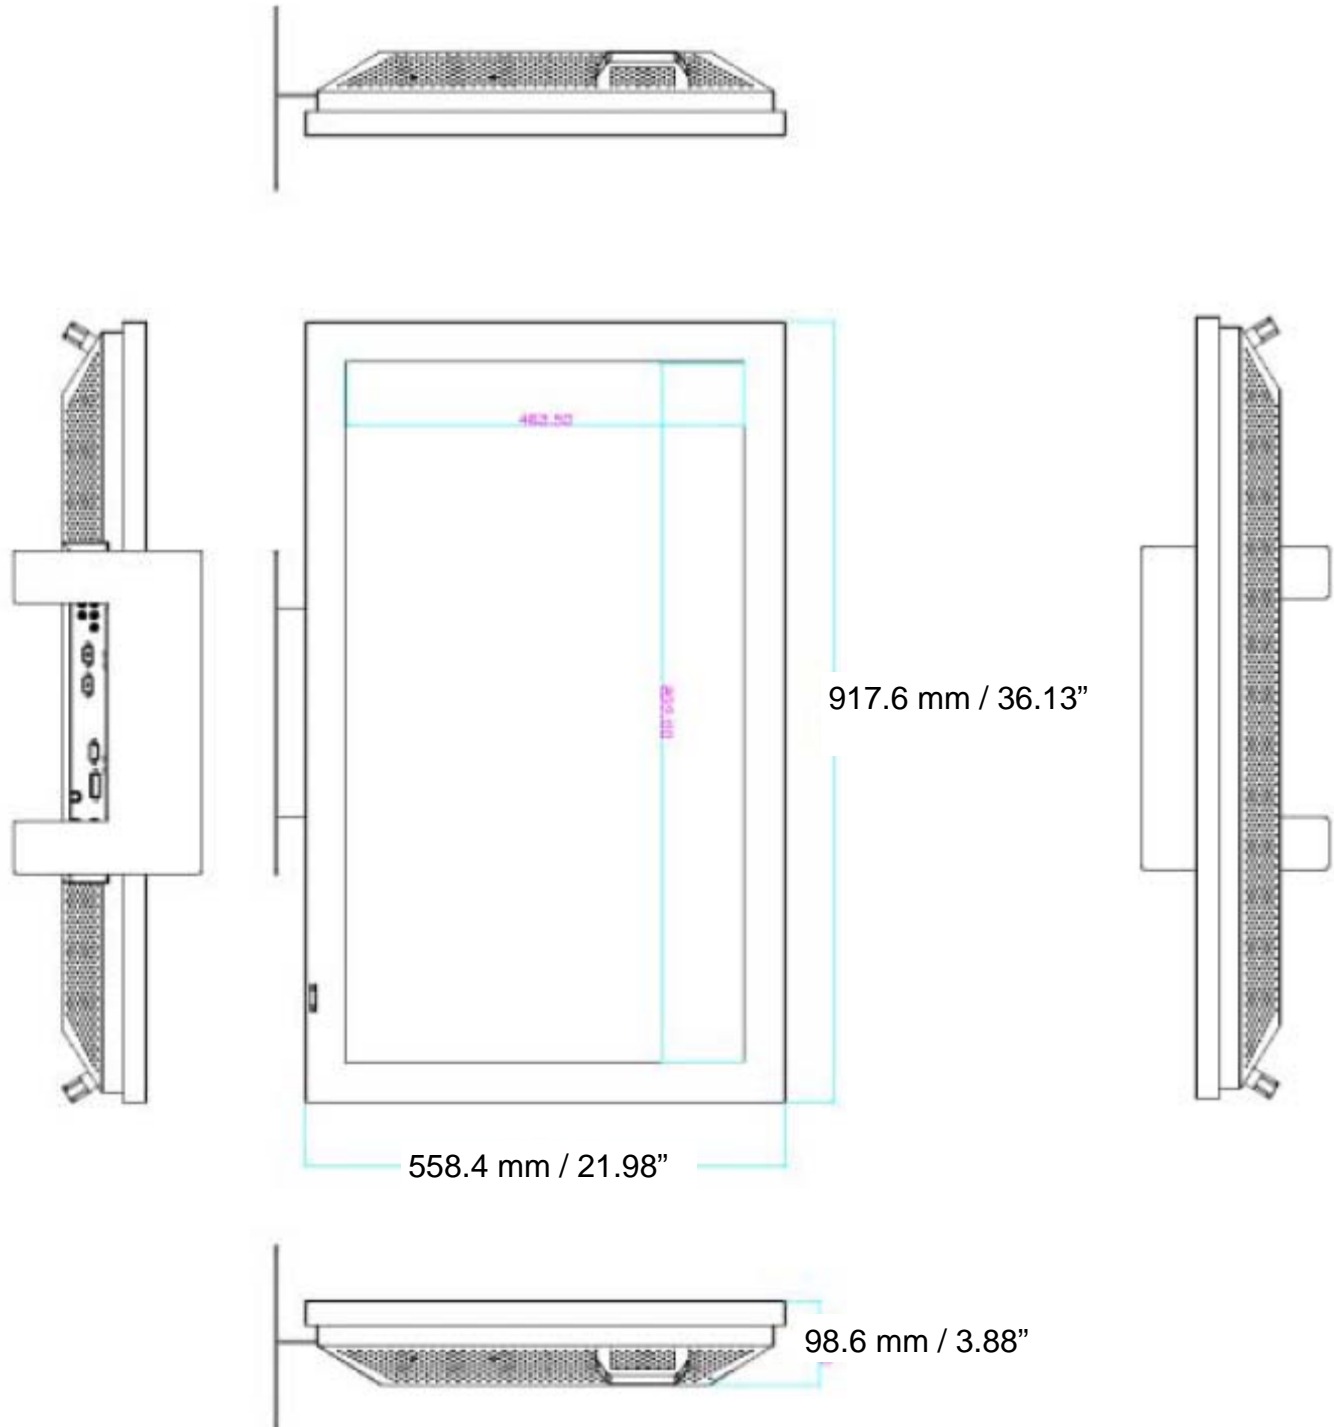

VT370W Front Mechanical Drawing

Cont.....

HEADQUARTERS
11529 Sun Belt Ct.
Baton Rouge, Louisiana 70809

Phone 800.223.8050
International 001.225.298.0300
Fax 225.297.2440

E-mail sales@vartechsystems.com
Website www.vartechsystems.com