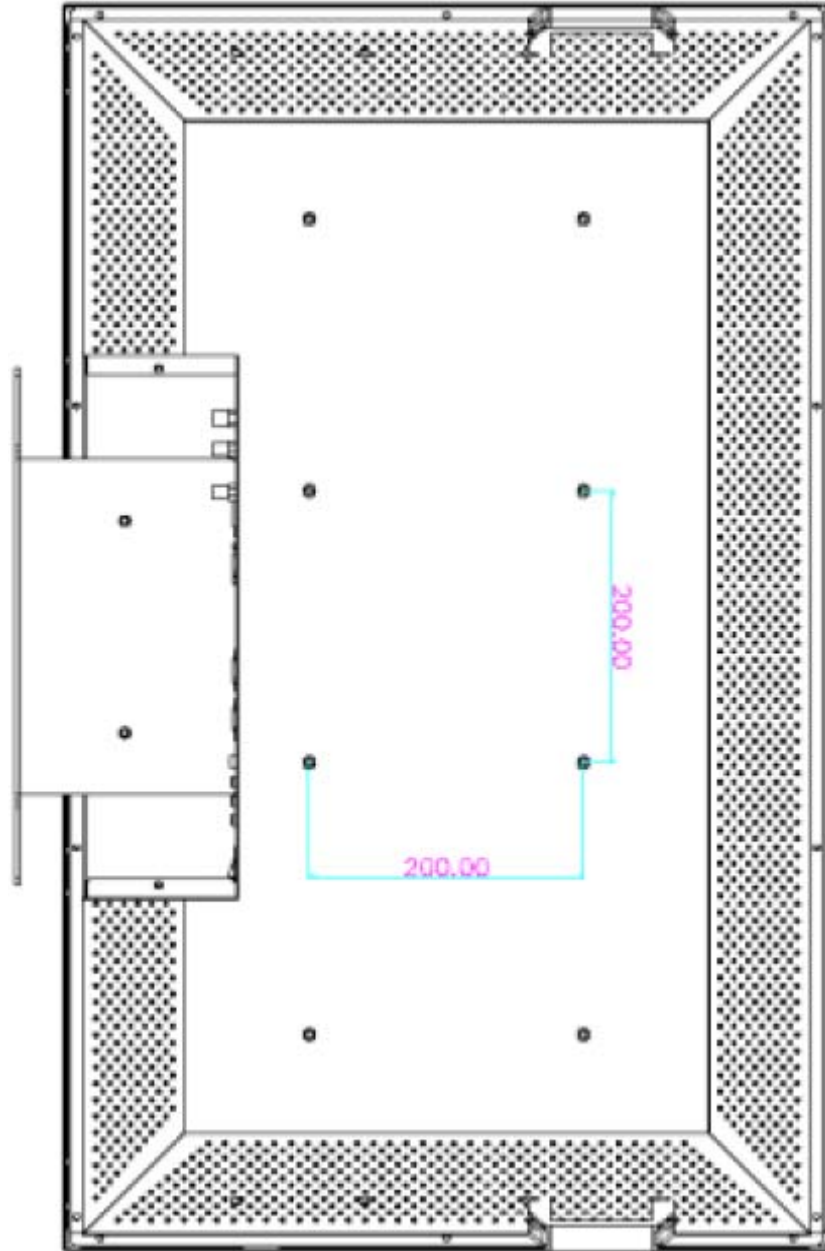

VT370W

Solutions for Demanding Applications

VARTECH
SYSTEMS INC.

VT370W Back Mechanical Drawing

HEADQUARTERS
11529 Sun Belt Ct.
Baton Rouge, Louisiana 70809

Phone 800.223.8050
International 001.225.298.0300
Fax 225.297.2440