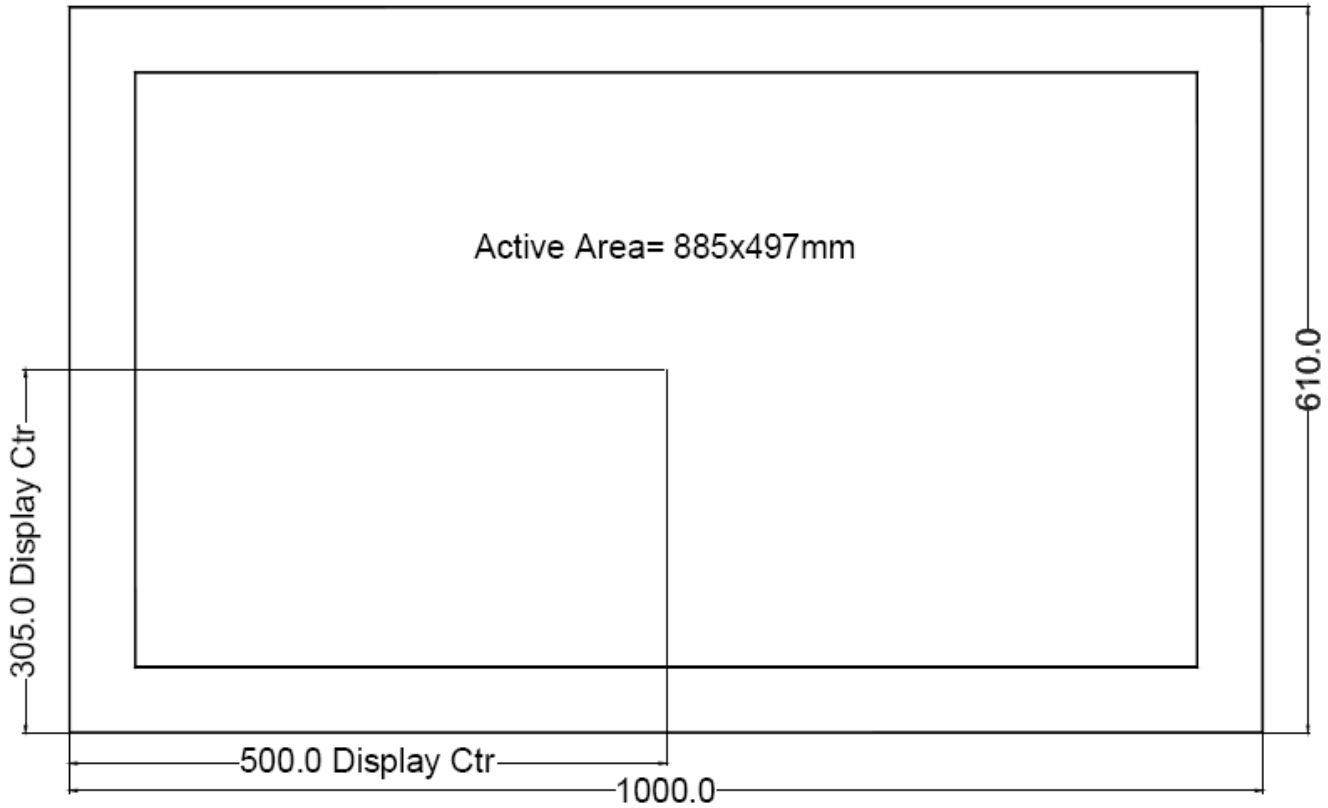

**VT400X2 Front Mechanical Drawing**

**Side View**

All Dimensions in millimeters

Cont.....

**HEADQUARTERS**  
11529 Sun Belt Ct.  
Baton Rouge, Louisiana 70809

**Phone** 800.223.8050  
**International** 001.225.298.0300  
**Fax** 225.297.2440

## VT400X2 Back Mechanical Drawing

**Bottom View**

All Dimensions in millimeters

**HEADQUARTERS**  
11529 Sun Belt Ct.  
Baton Rouge, Louisiana 70809

**Phone** 800.223.8050  
**International** 001.225.298.0300  
**Fax** 225.297.2440