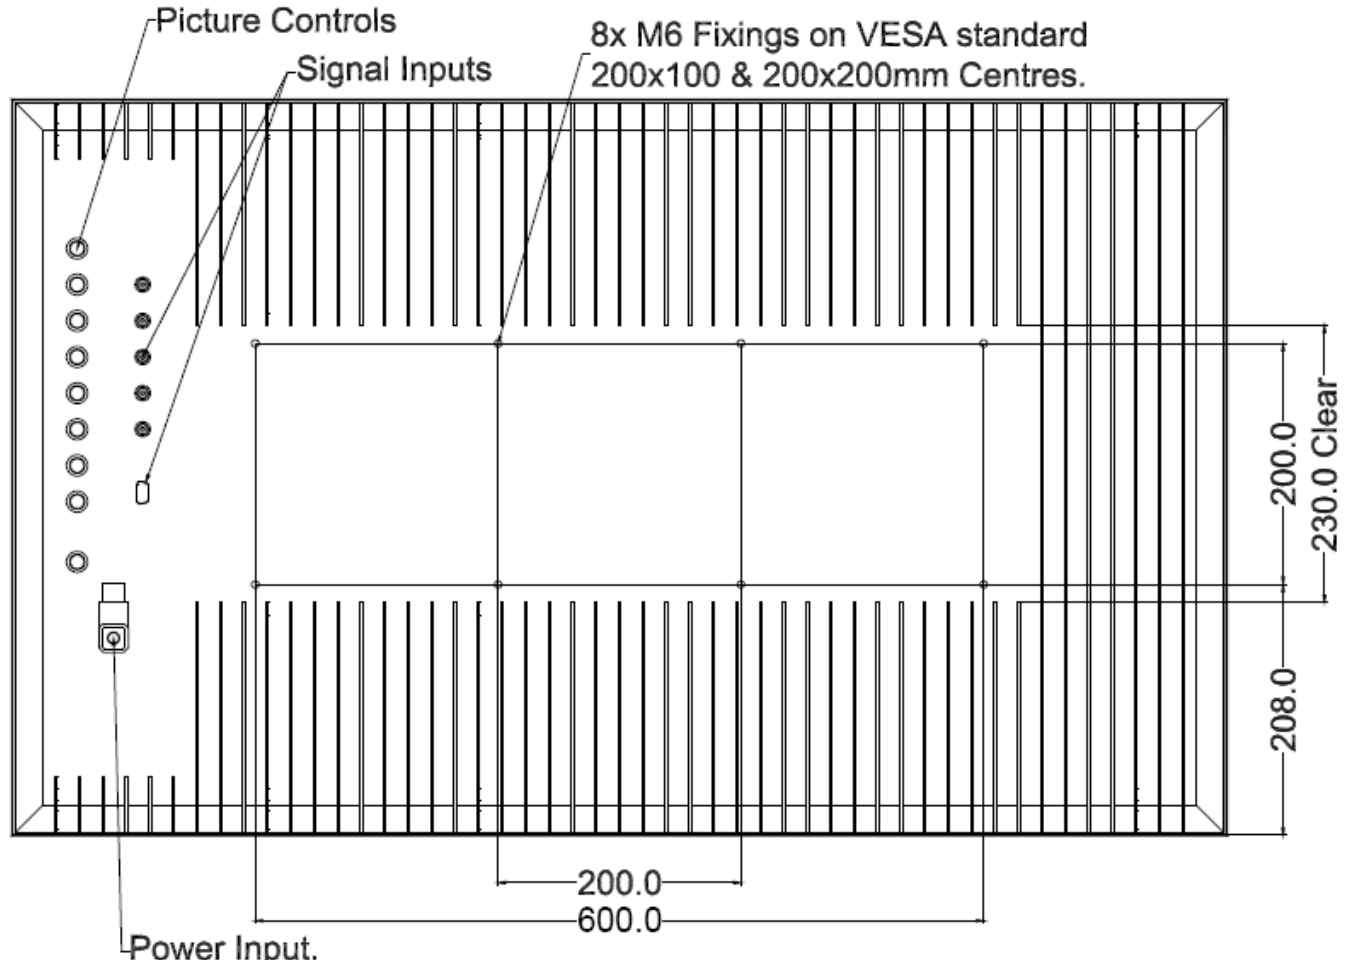

VT400X2 Back Mechanical Drawing