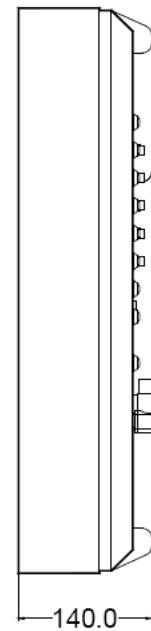

**VT400X2 Front Mechanical Drawing**

**Side View**

All Dimensions in millimeters

Cont.....

**HEADQUARTERS**  
11529 Sun Belt Ct.  
Baton Rouge, Louisiana 70809

**Phone** 800.223.8050  
**International** 001.225.298.0300  
**Fax** 225.297.2440

## VT400X2 Back Mechanical Drawing

**Bottom View**

All Dimensions in millimeters

**HEADQUARTERS**  
11529 Sun Belt Ct.  
Baton Rouge, Louisiana 70809

**Phone** 800.223.8050  
**International** 001.225.298.0300  
**Fax** 225.297.2440