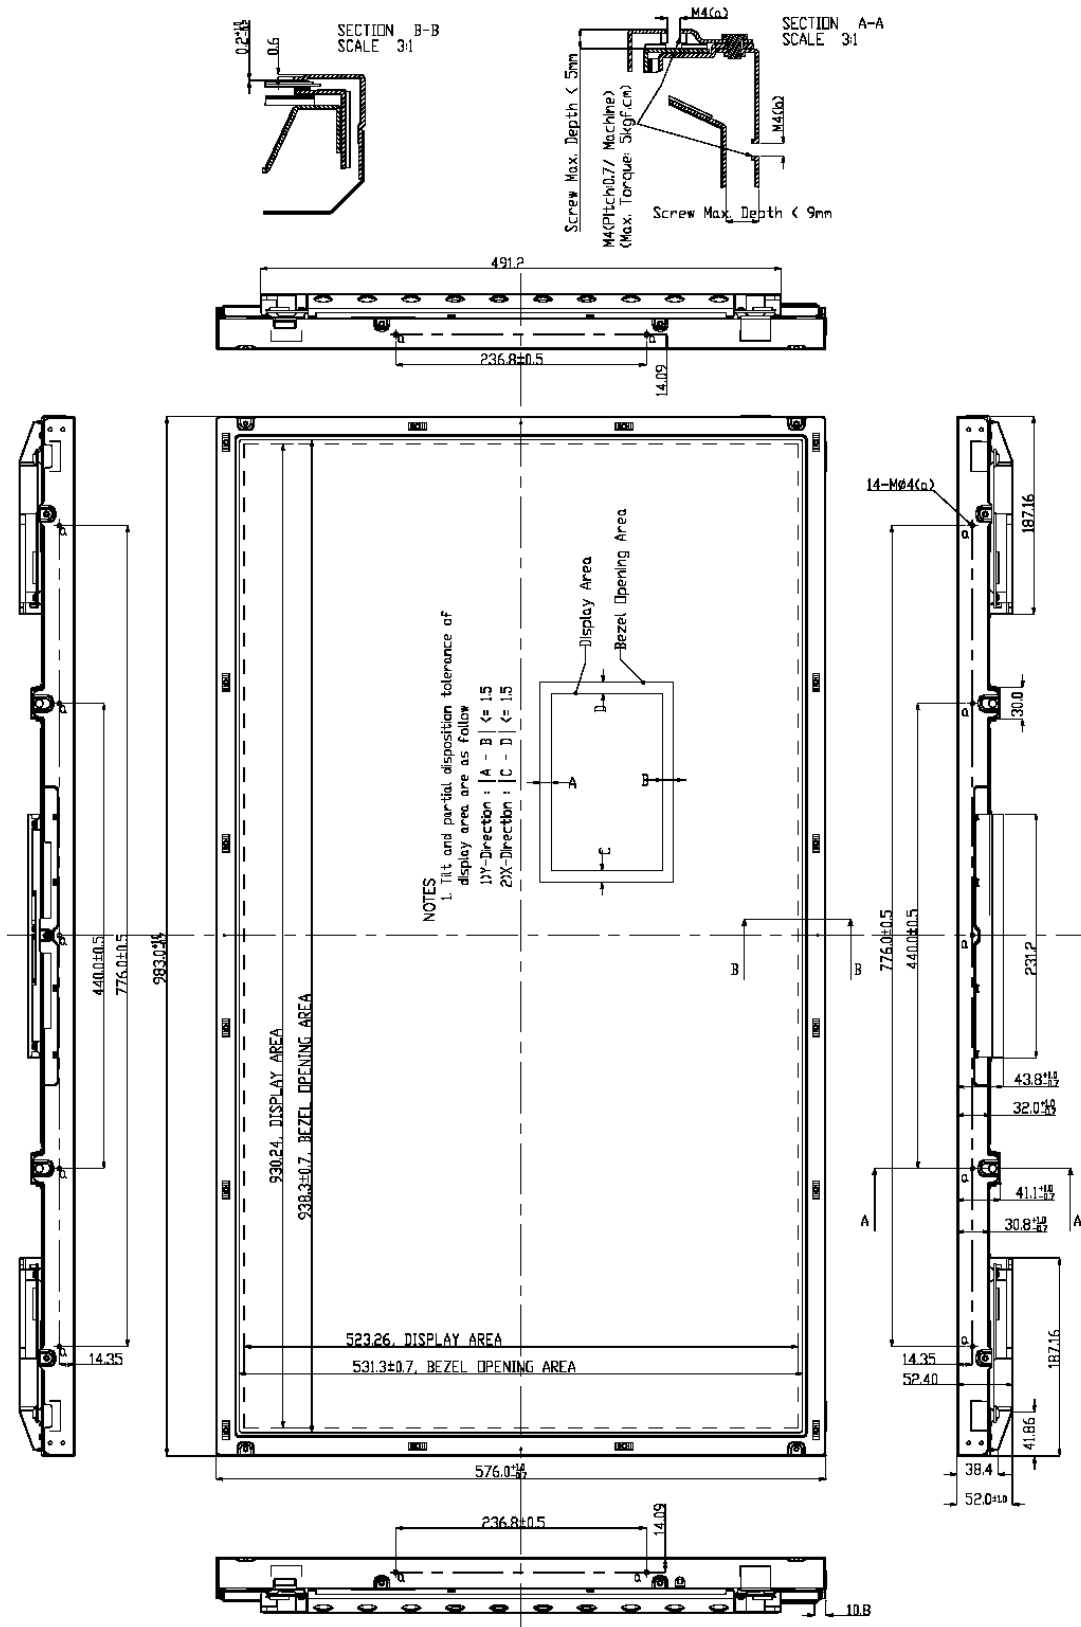

## VT420C Mechanical Drawing

**HEADQUARTERS**  
11529 Sun Belt Ct.  
Baton Rouge, Louisiana 70809

**Phone** 800.223.8050  
**International** 001.225.298.0300  
**Fax** 225.297.2440

**E-mail** sales@vartechsystems.com  
**Website** www.vartechsystems.com