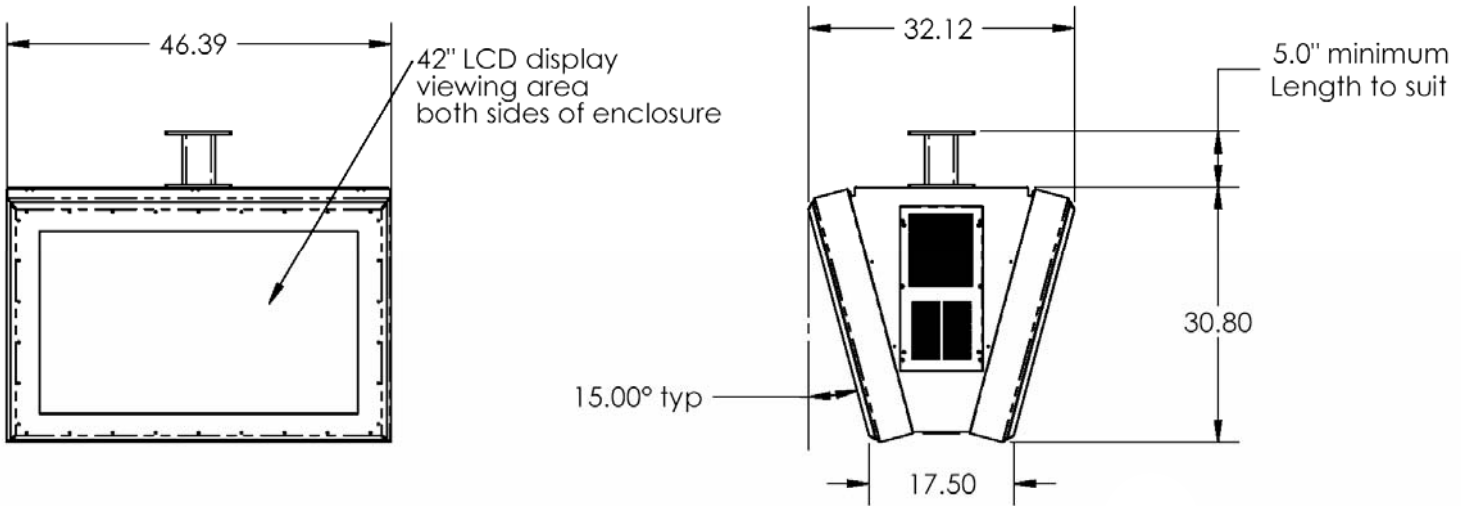

**VT420DDC Mechanical Drawing**

**HEADQUARTERS**  
11529 Sun Belt Ct.  
Baton Rouge, Louisiana 70809

**Phone** 800.223.8050  
**International** 001.225.298.0300  
**Fax** 225.297.2440

**E-mail** sales@vartechsystems.com  
**Website** www.vartechsystems.com