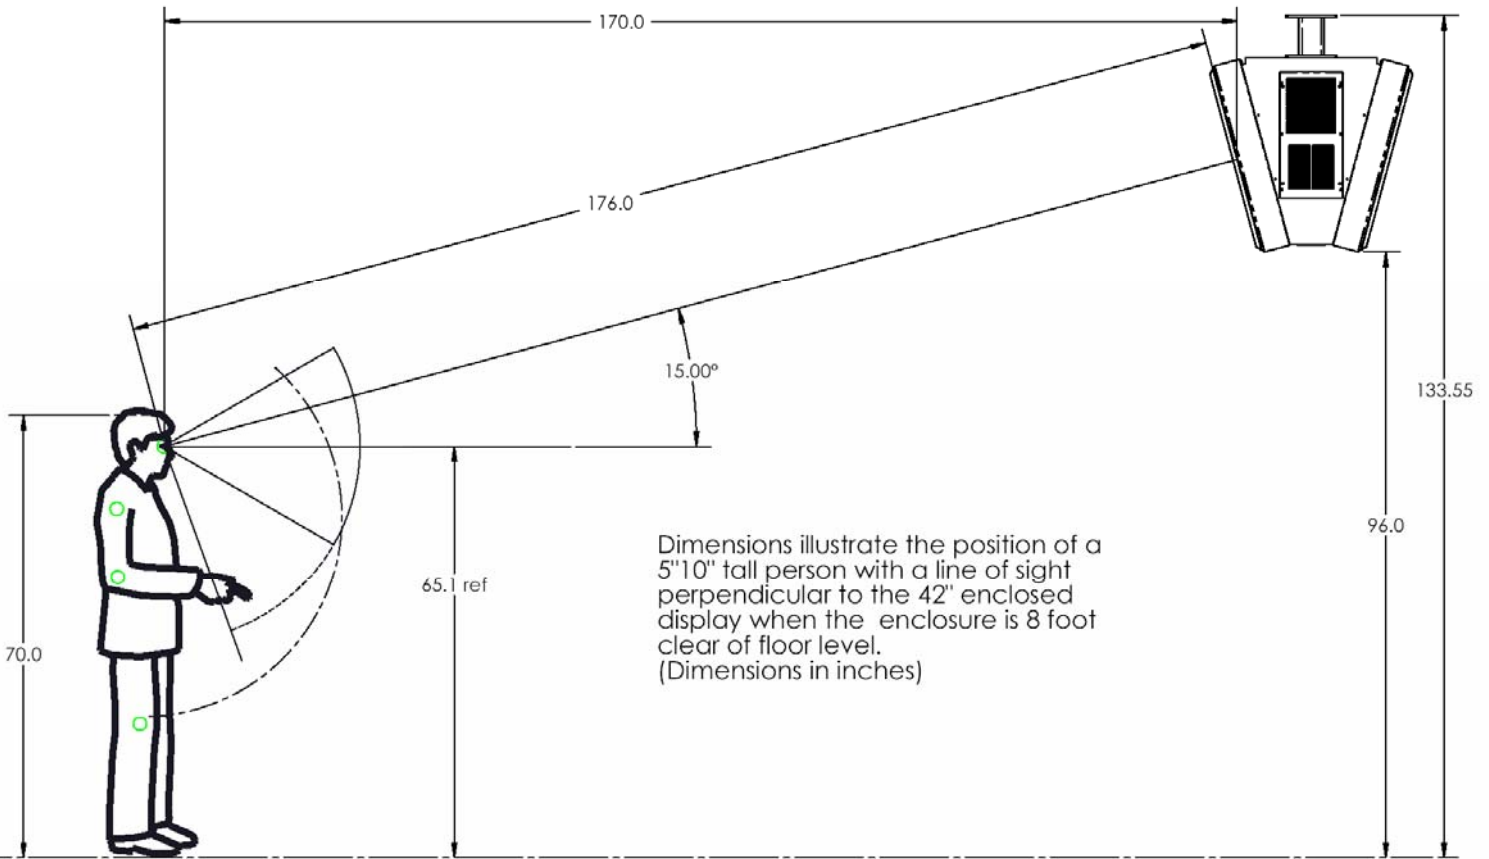

**VT420DDC Mechanical Drawing**

**HEADQUARTERS**  
11529 Sun Belt Ct.  
Baton Rouge, Louisiana 70809

**Phone** 800.223.8050  
**International** 001.225.298.0300  
**Fax** 225.297.2440

**E-mail** sales@vartechsystems.com  
**Website** www.vartechsystems.com