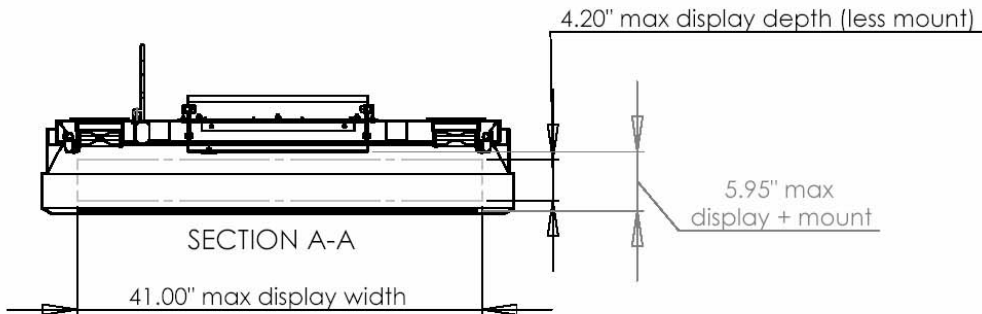

VT420K Mechanical Drawing

HEADQUARTERS
11529 Sun Belt Ct.
Baton Rouge, Louisiana 70809

Phone 800.223.8050
International 001.225.298.0300
Fax 225.297.2440

E-mail sales@vartechsystems.com
Website www.vartechsystems.com