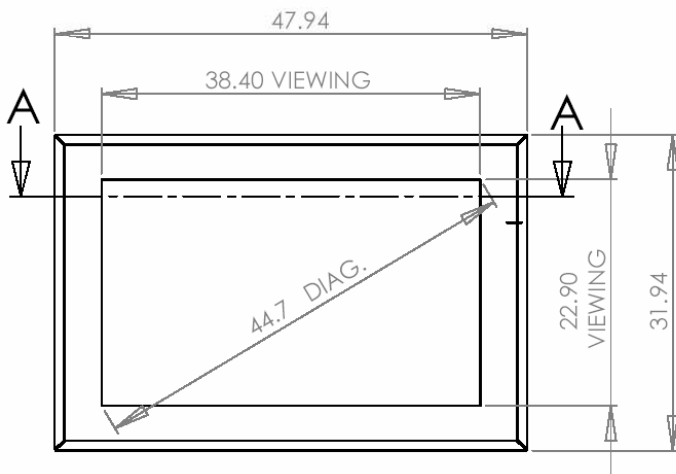

VT420K Mechanical Drawing

HEADQUARTERS
11529 Sun Belt Ct.
Baton Rouge, Louisiana 70809

Phone 800.223.8050
International 001.225.298.0300
Fax 225.297.2440

E-mail sales@vartechsystems.com
Website www.vartechsystems.com