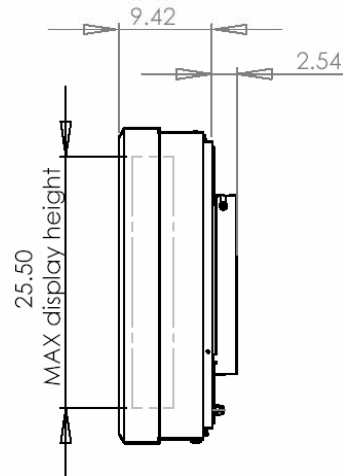

VT420K Mechanical Drawing

HEADQUARTERS
11529 Sun Belt Ct.
Baton Rouge, Louisiana 70809

Phone 800.223.8050
International 001.225.298.0300
Fax 225.297.2440

E-mail sales@vartechsystems.com
Website www.vartechsystems.com