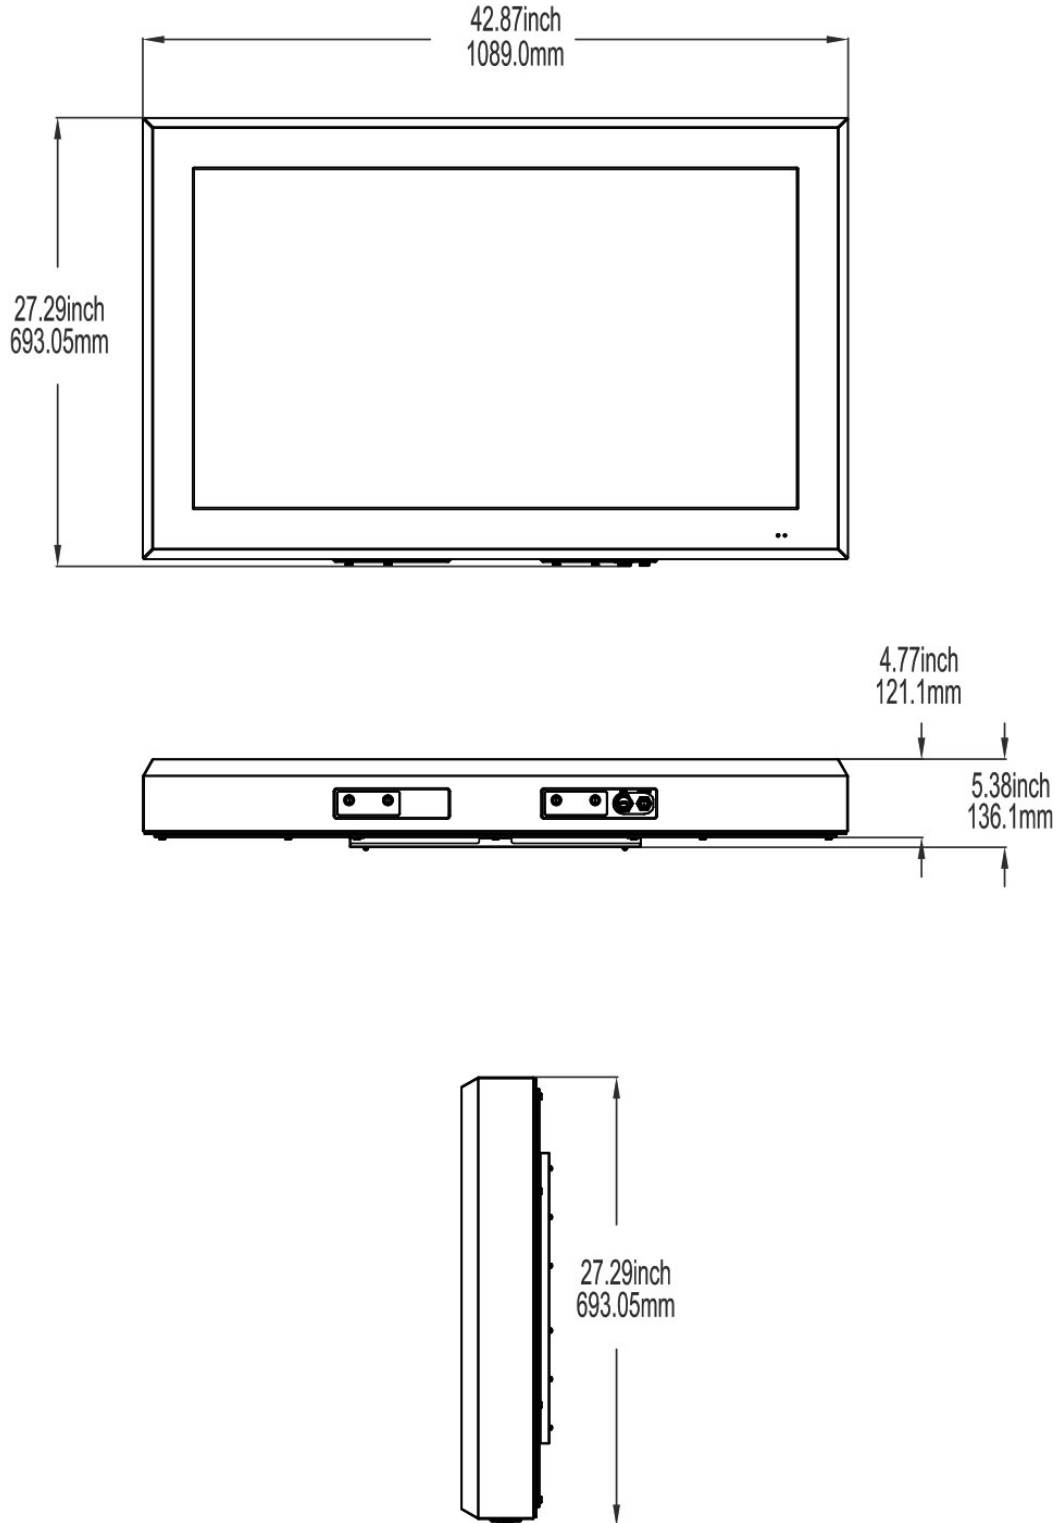

VT420VS

Solutions For Demanding Applications

42" Fully Enclosed NEMA 4X Industrial LCD Display

Mechanical Drawing

HEADQUARTERS
11529 Sun Belt Ct.
Baton Rouge, Louisiana 70809

Phone 800.223.8050
International 001.225.298.0300
Fax 225.297.2440