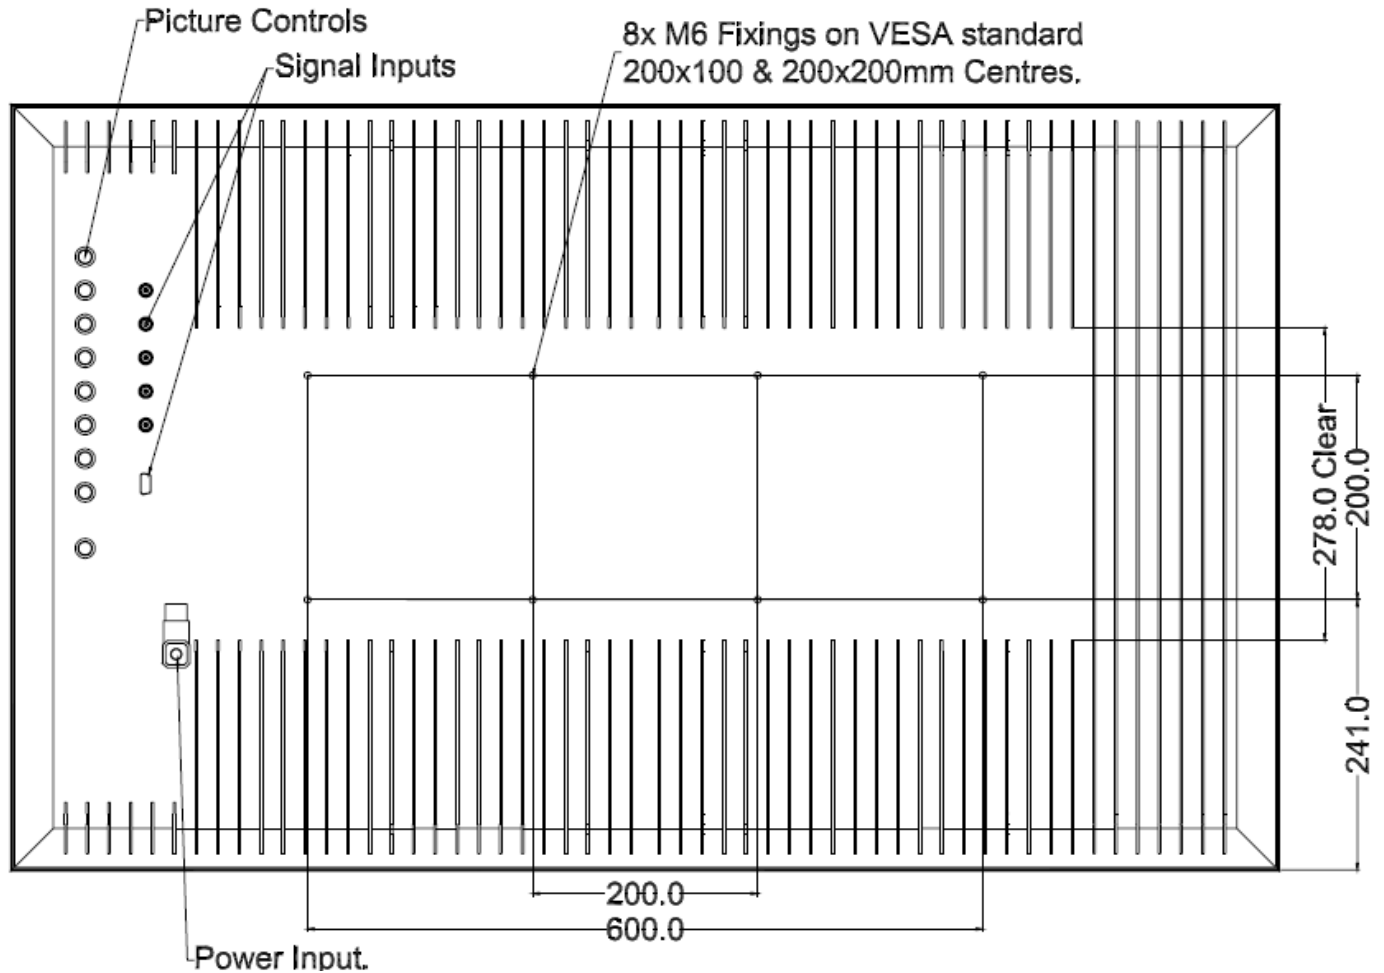

VT460X2 Back Mechanical Drawing