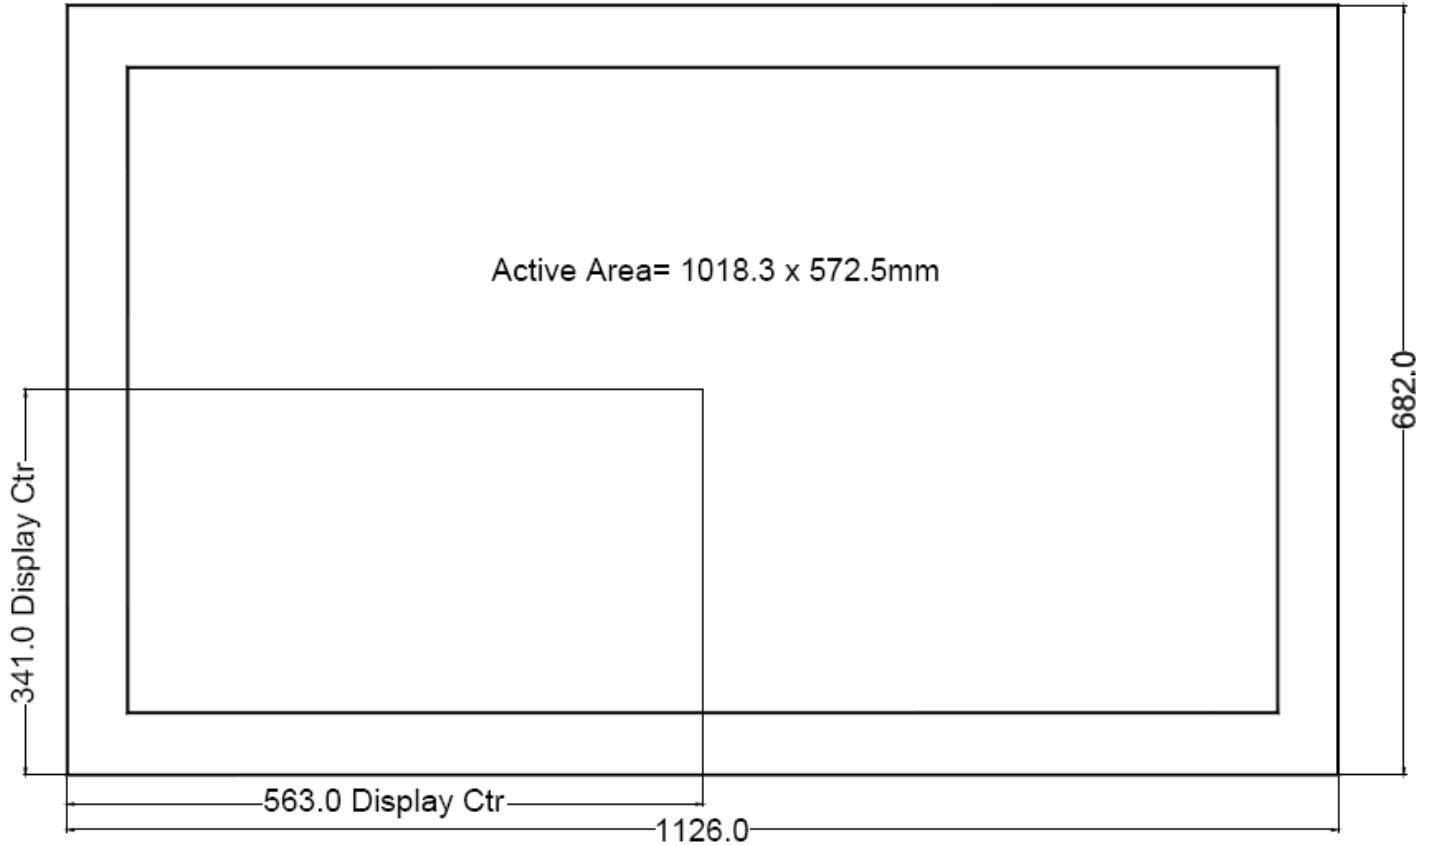

VT460X2 Front Mechanical Drawing

Side View

All Dimensions in millimeters

Cont.....

HEADQUARTERS
11529 Sun Belt Ct.
Baton Rouge, Louisiana 70809

Phone 800.223.8050
International 001.225.298.0300
Fax 225.297.2440

E-mail sales@vartechsystems.com
Website www.vartechsystems.com

VT460X2 Back Mechanical Drawing

Bottom View

All Dimensions in millimeters

HEADQUARTERS
11529 Sun Belt Ct.
Baton Rouge, Louisiana 70809

Phone 800.223.8050
International 001.225.298.0300
Fax 225.297.2440