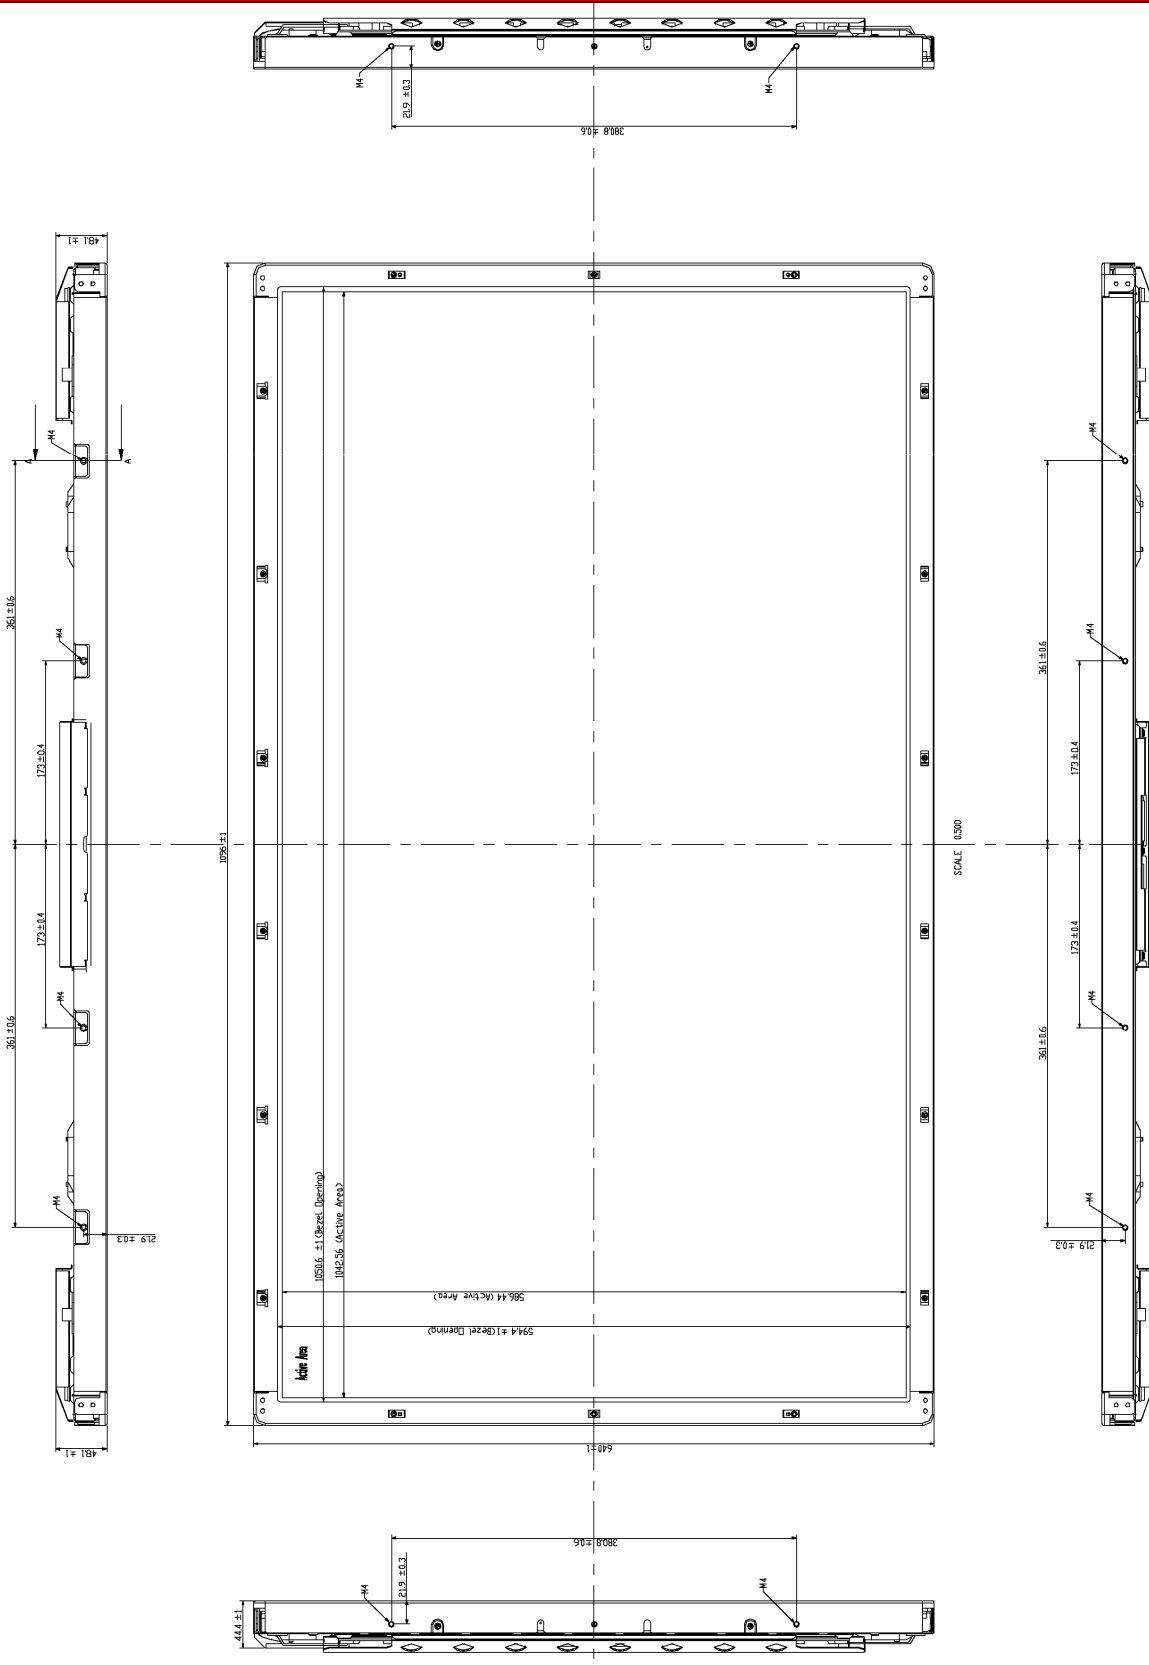

VT470C Mechanical Drawing

HEADQUARTERS
11529 Sun Belt Ct.
Baton Rouge, Louisiana 70809

Phone 800.223.8050
International 001.225.298.0300
Fax 225.297.2440

E-mail sales@vartechsystems.com
Website www.vartechsystems.com