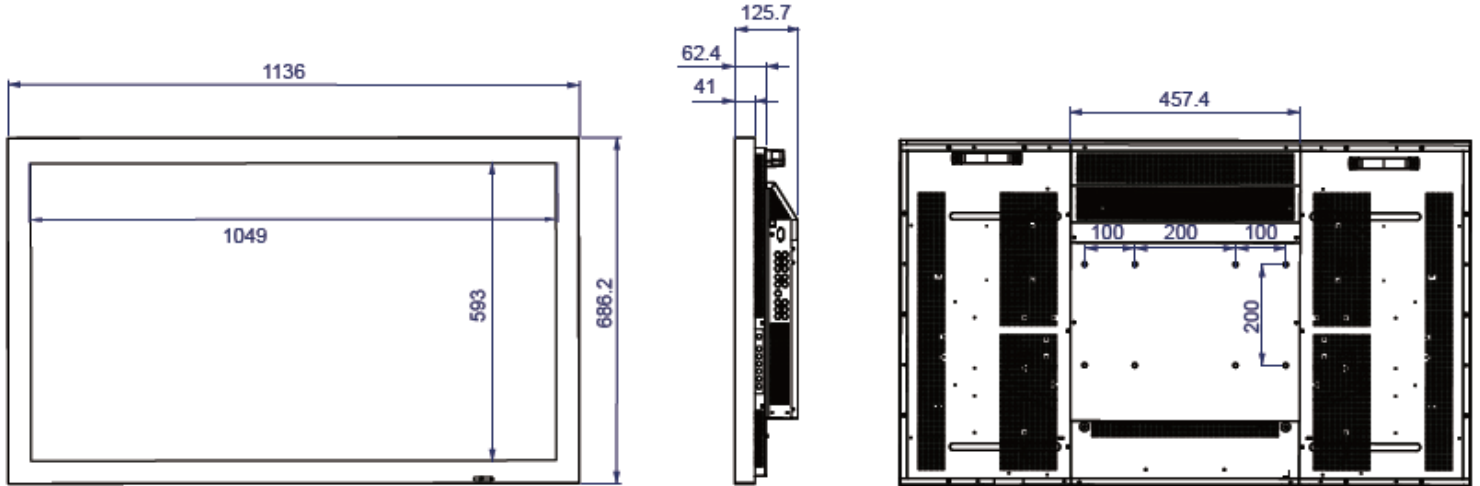

## VT470W Mechanical Drawing

Unit: mm

**HEADQUARTERS**  
11529 Sun Belt Ct.  
Baton Rouge, Louisiana 70809

**Phone** 800.223.8050  
**International** 001.225.298.0300  
**Fax** 225.297.2440

**E-mail** sales@vartechsystems.com  
**Website** www.vartechsystems.com