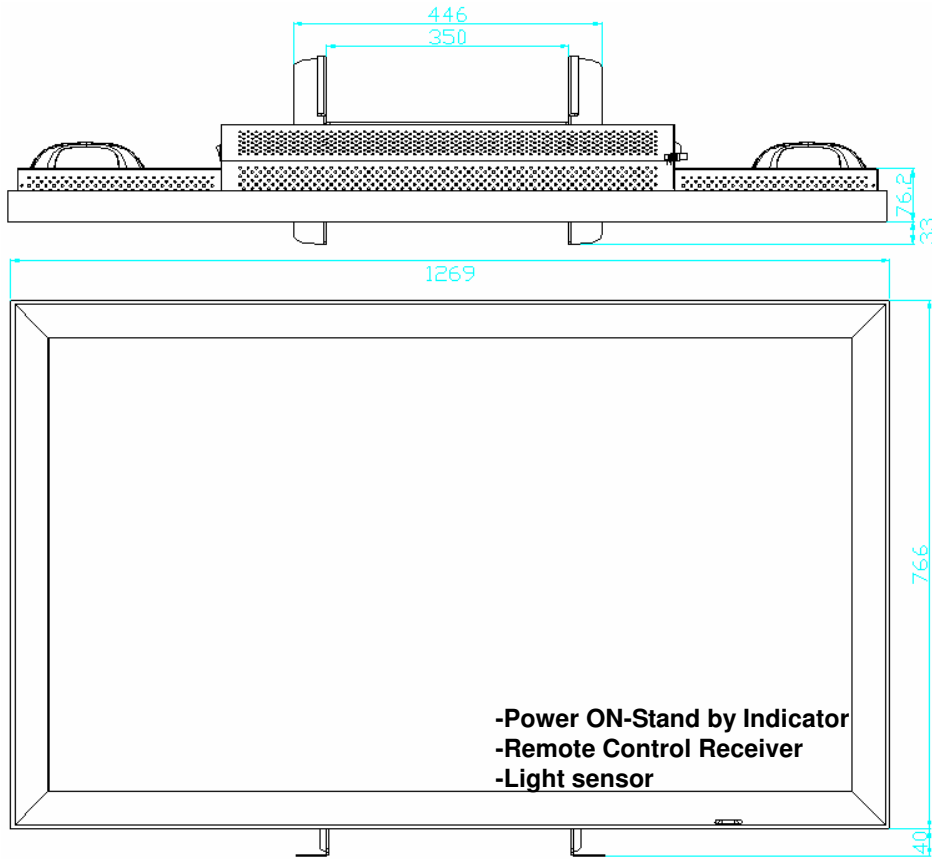

52" Large Screen Benchtop/VESA Mount LCD

Input source:
SDi input x2
SDi output x1
VGA
DVI-D
Composite
S-Video
Component

-Power AC in