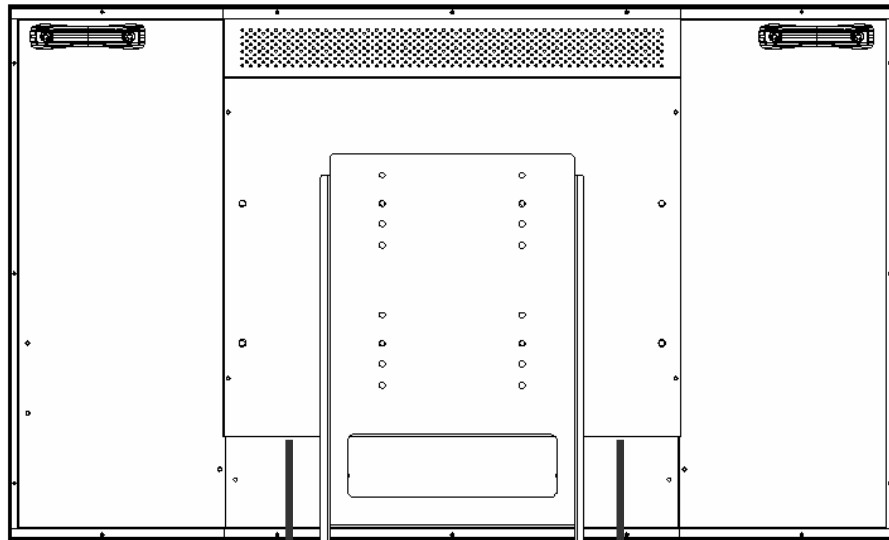

52" Large Screen Benchtop/VESA Mount LCD

Input source:
SDi input x2
SDi output x1
VGA
DVI-D
Composite
S-Video
Component

-Power AC in