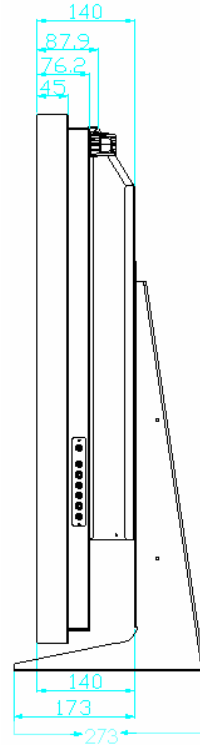

52" Large Screen Benchtop/VESA Mount LCD

Input source:
SDi input x2
SDi output x1
VGA
DVI-D
Composite
S-Video
Component

-Power AC in