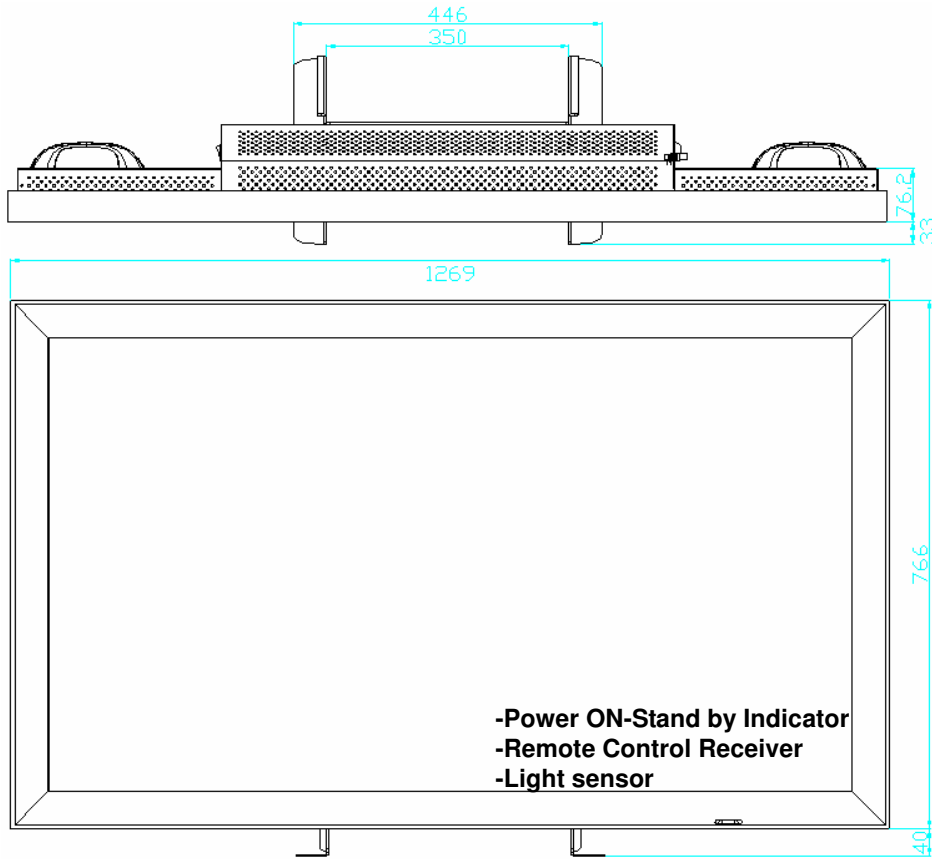

52" Large Screen VESA Mount LCD

Input source:
SDi input x2
SDi output x1
VGA
DVI-D
Composite
S-Video
Component

-Power AC in