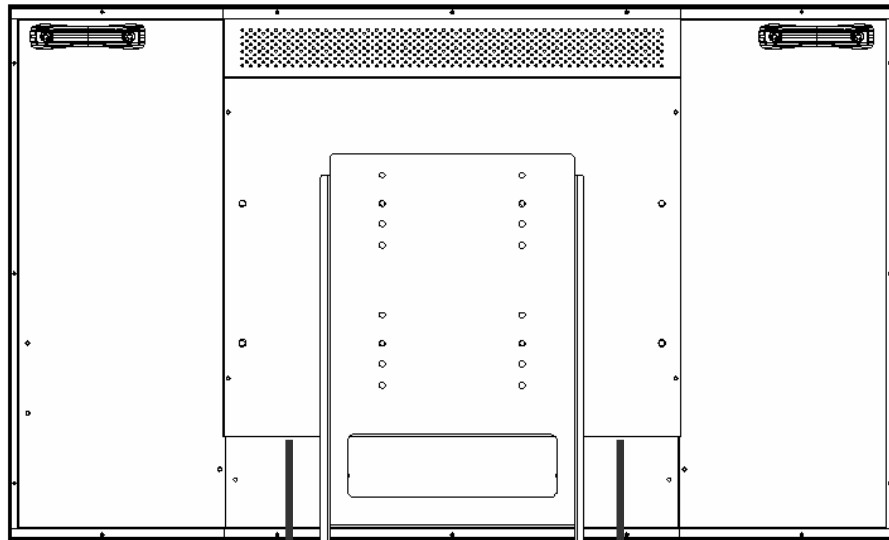

52" Large Screen VESA Mount LCD

Input source:
SDi input x2
SDi output x1
VGA
DVI-D
Composite
S-Video
Component

-Power AC in