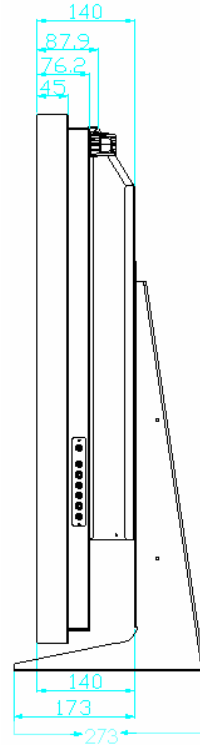

52" Large Screen VESA Mount LCD

Input source:
SDi input x2
SDi output x1
VGA
DVI-D
Composite
S-Video
Component

-Power AC in