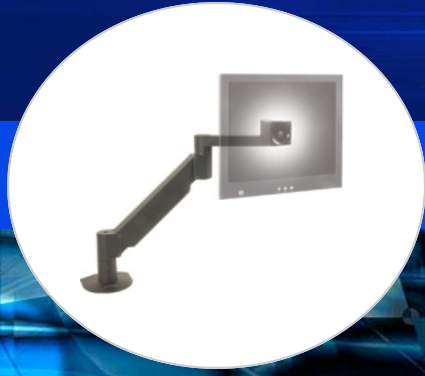

VT5545

ISO
9001:2008
REGISTERED

VARTECH SYSTEMS INC.

Solutions for Demanding Applications

Floating Flat Panel Radial Arm

Suspend your monitor above your work surface. The radial arm allows the user to quickly adjust height and position with one hand. Save space and work in comfort with this flexible arm.

FEATURES

Folds into 3" of space

24" of vertical range

Pivots from landscape to portrait

- Extends up to 24", with 16" vertical range
- Tilt monitor up to 200 degrees
- Includes FLEXMount™ - 6 different mounting options in 1 kit
- Compatible with all VESA monitors - includes VESA mounting plates
- Includes cable management system - cables concealed in arm
- Available in black, silver, white - inquire about custom colors
- Made in USA