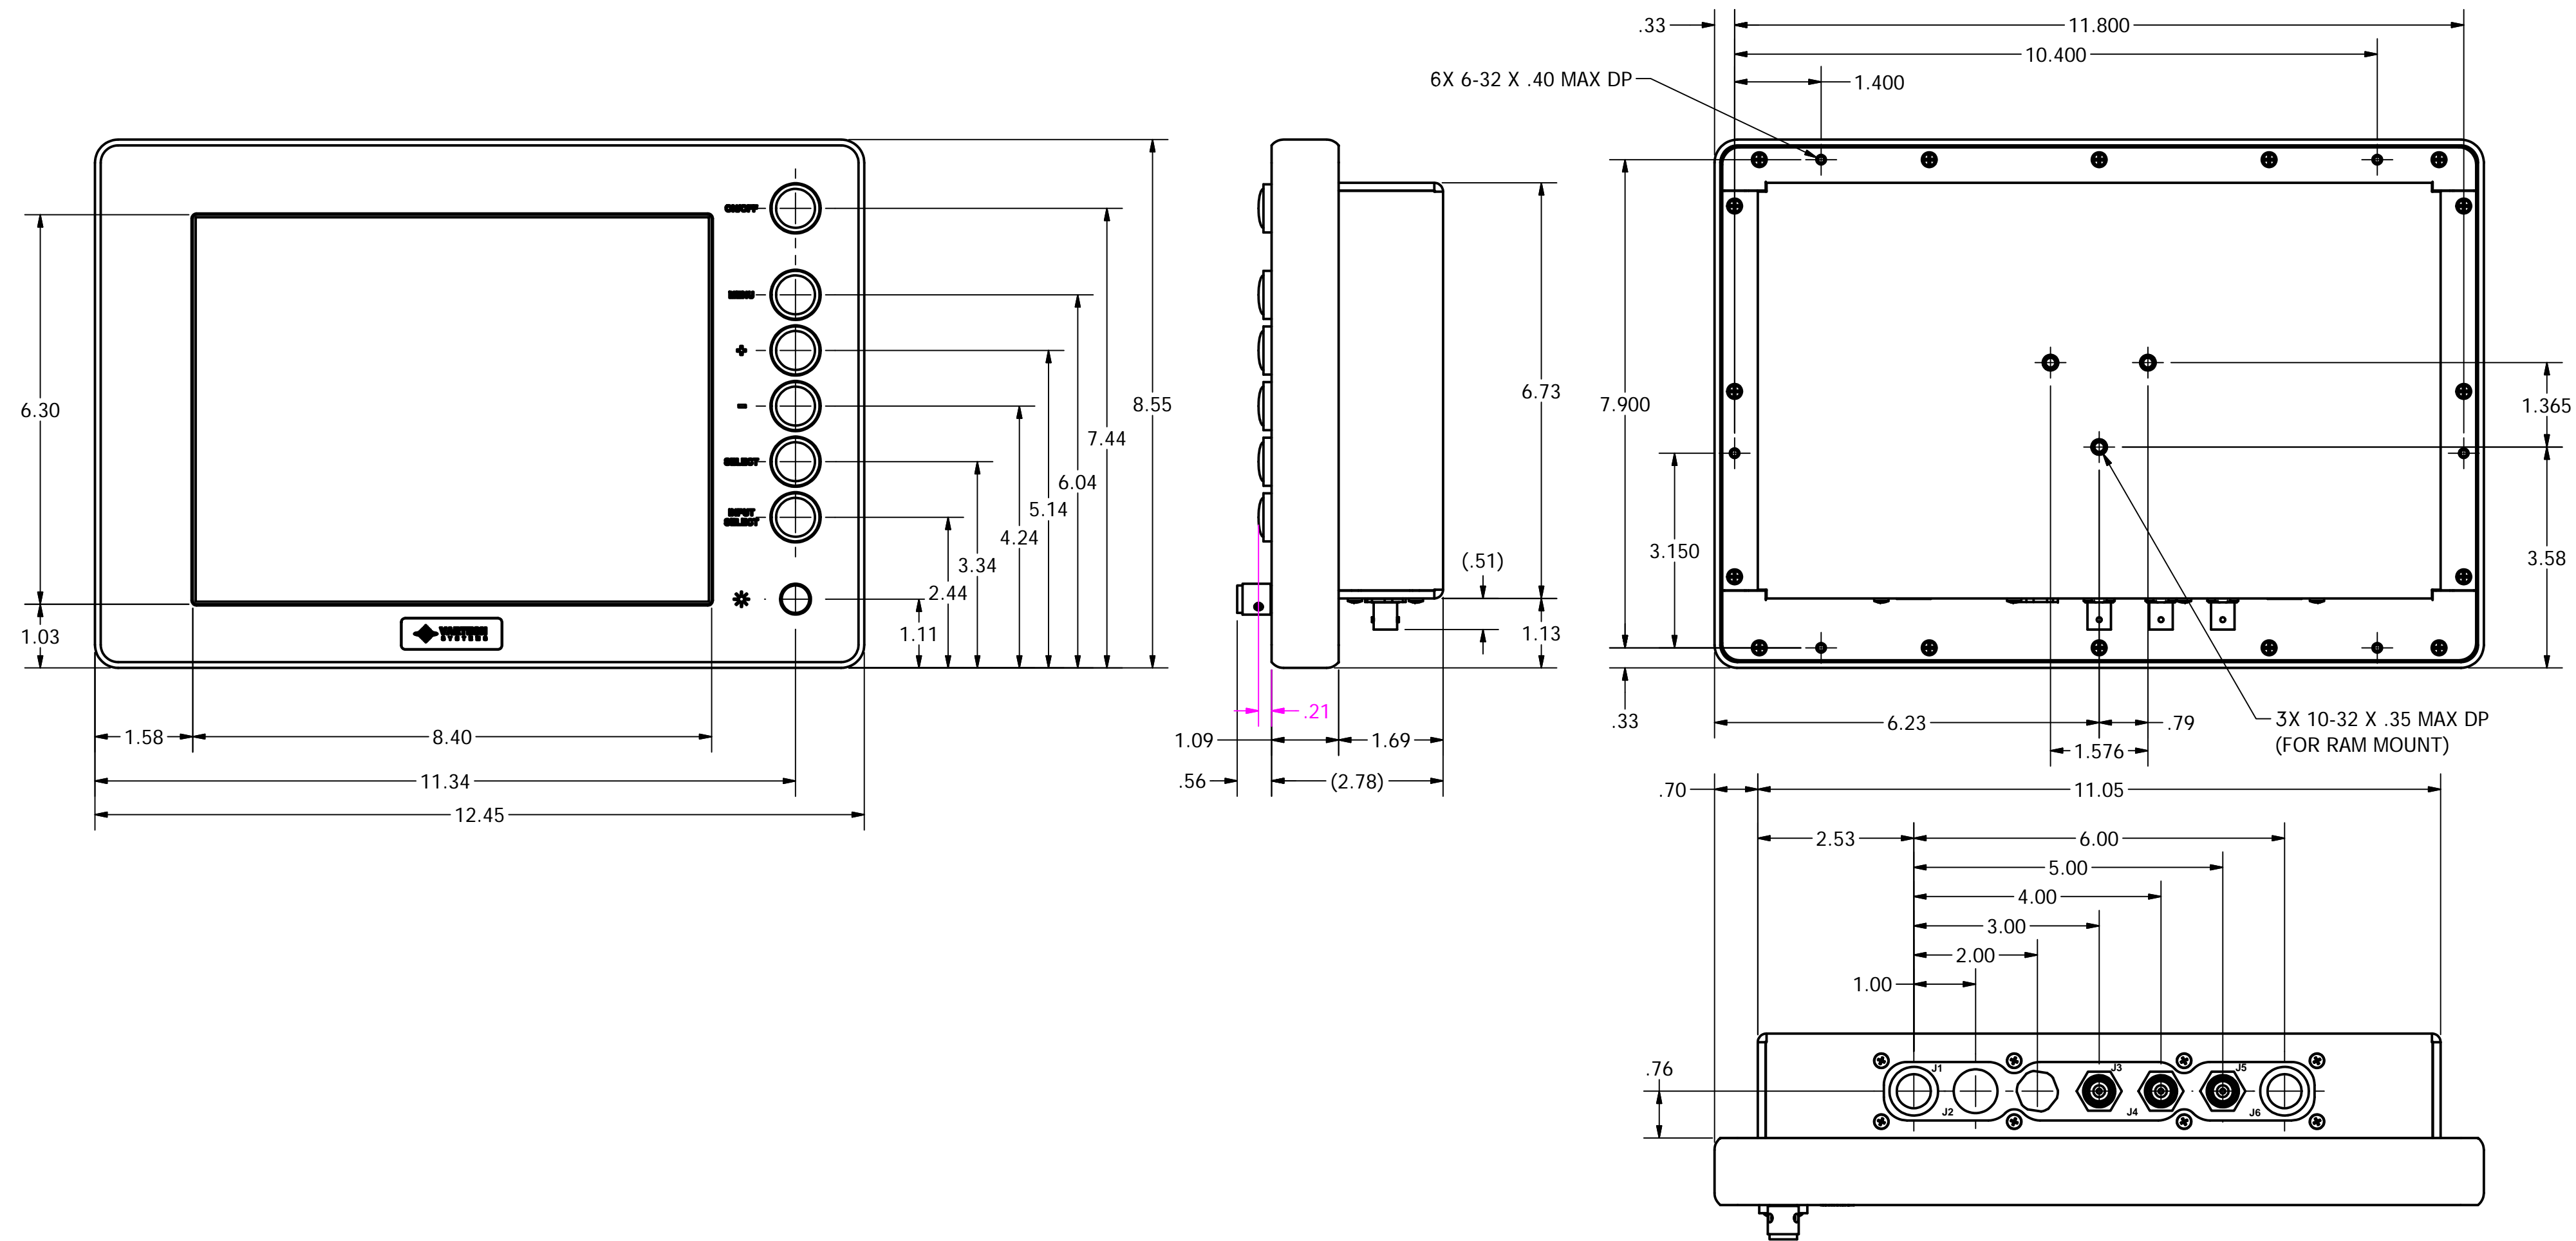

REVISION HISTORY				
REV	ZONE	DESCRIPTION	DATE	APPROVED
1		INITIAL RELEASE	10-Jul-09	
2		ADDED ADDITIONAL INFORMATION	13-Jul-09	

DRAWN G COSTEA	10-Jul-09	 VARTECH SYSTEMS		
CHECKED				
QA		SIZE D		
MFG		DWG NO 601-0323		
APPROVED		REV 2		
SCALE		SHEET 1 OF 1		